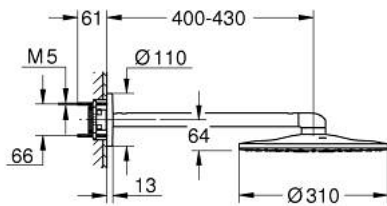

26 475 000 RAINSHOWER SMARTACTIVE 310 HEAD SHOWER SET 430 MM, 2 SPRAYS

PRODUCT DESCRIPTION

- Colour: chrome
- head shower Rainshower SmartActive 310
- spray patterns: GROHE PureRain, ActiveRain
- horizontal 430 mm shower arm
- GROHE DreamSpray - perfect spray pattern
- GROHE LongLife finish
- GROHE SpeedClean - effortless limescale removal
- Inner WaterGuide - inner insulation for surface protection
- requires rough-in set 26 483 or 26 484 - to be ordered separately