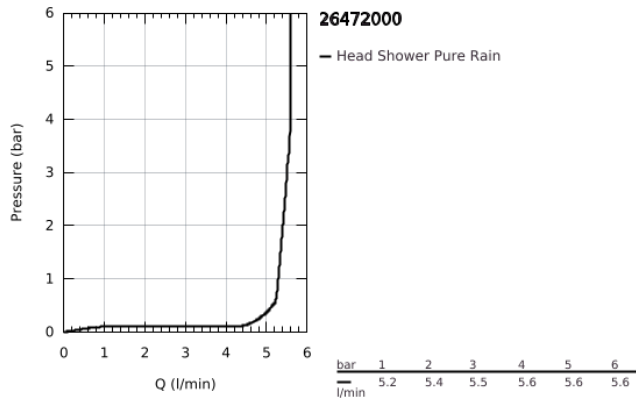

26 472 000 RAINSHOWER COSMOPOLITAN 310 HEAD SHOWER 1 SPRAY

PRODUCT DESCRIPTION

- Colour: chrome
- spray pattern: Rain
- maximum flow rate (at 3 bar): 5.5 l/min
- Ø 310 mm
- material: metal
- ball joint with turning angle $20^\circ \pm 20^\circ$
- connection thread 1/2"
- GROHE EcoJoy - less water, perfect flow
- GROHE DreamSpray - perfect spray pattern
- GROHE LongLife finish
- GROHE SpeedClean - effortless limescale removal
- suitable for instantaneous heater

26 472 000 **RAINSHOWER COSMOPOLITAN 310 HEAD SHOWER 1 SPRAY**

SPARE PARTS, November 2016 – now

1: Inlet valve assembly (Spare part-nr. 48185000)