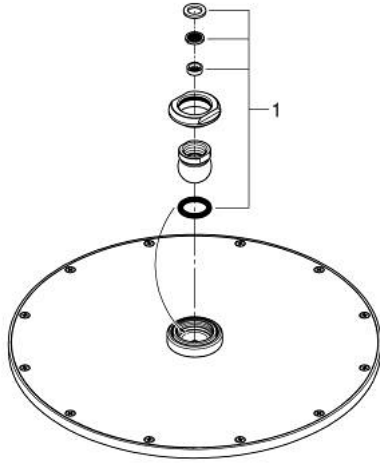

26 472 000 RAINSHOWER COSMOPOLITAN 310 HEAD SHOWER 1 SPRAY

PRODUCT DESCRIPTION

- Colour: chrome
- spray pattern: Rain
- maximum flow rate (at 3 bar): 5.5 l/min
- Ø 310 mm
- material: metal
- ball joint with turning angle $20^\circ \pm 20^\circ$
- connection thread 1/2"
- GROHE EcoJoy - less water, perfect flow
- GROHE DreamSpray - perfect spray pattern
- GROHE LongLife finish
- GROHE SpeedClean - effortless limescale removal
- suitable for instantaneous heater

26 472 000 **RAINSHOWER COSMOPOLITAN 310 HEAD SHOWER 1 SPRAY**

SPARE PARTS, November 2016 – now

1: Inlet valve assembly (Spare part-nr. 48185000)