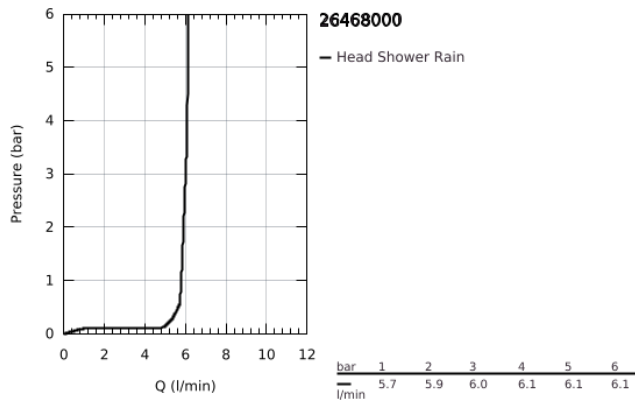

26 468 000 EUPHORIA CUBE 150 HEAD SHOWER 1 SPRAY

PRODUCT DESCRIPTION

- Colour: chrome
- spray pattern: Rain
- maximum flow rate (at 3 bar): 6 l/min
- 152 x 152 mm
- with ball joint, rotation angle $\pm 12^\circ$
- connection thread 1/2"
- GROHE EcoJoy - extra efficient water usage, perfect flow
- GROHE DreamSpray - perfect spray pattern
- GROHE LongLife finish
- GROHE SpeedClean - effortless limescale removal
- Inner WaterGuide - inner insulation for surface protection
- suitable for instantaneous heater

26 468 000 **EUPHORIA CUBE 150 HEAD SHOWER 1 SPRAY**

SPARE PARTS, November 2016 – now

1: Fibre seal dia. Ø18.5 x Ø12 x 2 (Spare part-nr. 0138900M)

2: Dirt strainer (Spare part-nr. 0676800M)