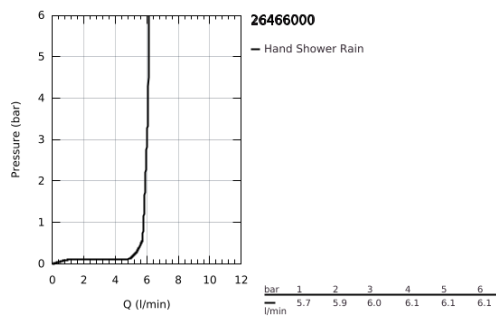

26 466 000 EUPHORIA COSMOPOLITAN STICK HAND SHOWER 1 SPRAY

PRODUCT DESCRIPTION

- Colour: chrome
- spray pattern: Standard spray
- maximum flow rate (at 3 bar): 6 l/min
- GROHE EcoJoy - less water, perfect flow
- GROHE LongLife finish
- GROHE SpeedClean - effortless limescale removal
- Inner WaterGuide - inner insulation for surface protection
- universal mounting system, fitting all standard shower hoses
- suitable for instantaneous heater

26 466 000 **EUPHORIA COSMOPOLITAN STICK HAND SHOWER 1 SPRAY**

SPARE PARTS, November 2016 – now

1: Dirt strainer (Spare part-nr. 0700200M)