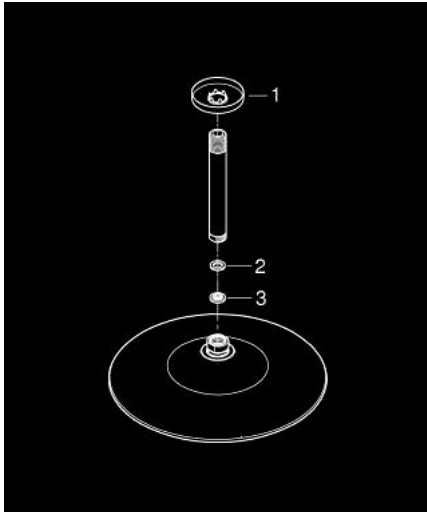

26 461 000 EUPHORIA 260 HEAD SHOWER SET CEILING 142 MM, 3 SPRAYS

PRODUCT DESCRIPTION

- Colour: chrome
- head shower Euphoria 260 (26 457)
- spray patterns: Rain, SmartRain, Jet
- maximum flow rate (at 3 bar): 7.5 l/min
- Rainshower shower arm ceiling 142 mm (28 724)
- GROHE EcoJoy - less water, perfect flow
- GROHE DreamSpray - perfect spray pattern
- GROHE LongLife finish
- GROHE SpeedClean - effortless limescale removal
- Inner WaterGuide - inner insulation for surface protection

26 461 000 **EUPHORIA 260 HEAD SHOWER SET CEILING 142 MM, 3 SPRAYS**

SPARE PARTS, October 2016 – now

- 1: Escutcheon (Spare part-nr. 11741000)
- 2: Fibre seal dia. Ø18.5 x Ø12 x 2 (Spare part-nr. 0138900M)
- 3: Dirt strainer (Spare part-nr. 48007000)