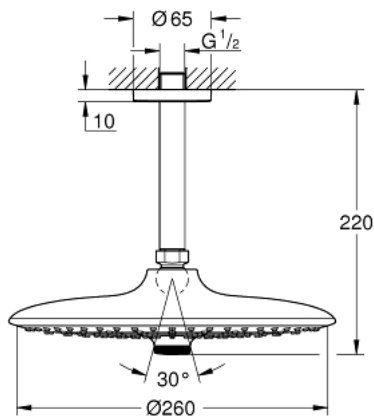

26 461 000 EUPHORIA 260 HEAD SHOWER SET CEILING 142 MM, 3 SPRAYS

PRODUCT DESCRIPTION

- Colour: chrome
- head shower Euphoria 260 (26 457)
- spray patterns: Rain, SmartRain, Jet
- maximum flow rate (at 3 bar): 7.5 l/min
- Rainshower shower arm ceiling 142 mm (28 724)
- GROHE EcoJoy - less water, perfect flow
- GROHE DreamSpray - perfect spray pattern
- GROHE LongLife finish
- GROHE SpeedClean - effortless limescale removal
- Inner WaterGuide - inner insulation for surface protection

26 461 000 **EUPHORIA 260 HEAD SHOWER SET CEILING 142 MM, 3 SPRAYS**

SPARE PARTS, October 2016 – now

- 1: Escutcheon (Spare part-nr. 11741000)
- 2: Fibre seal dia. Ø18.5 x Ø12 x 2 (Spare part-nr. 0138900M)
- 3: Dirt strainer (Spare part-nr. 48007000)