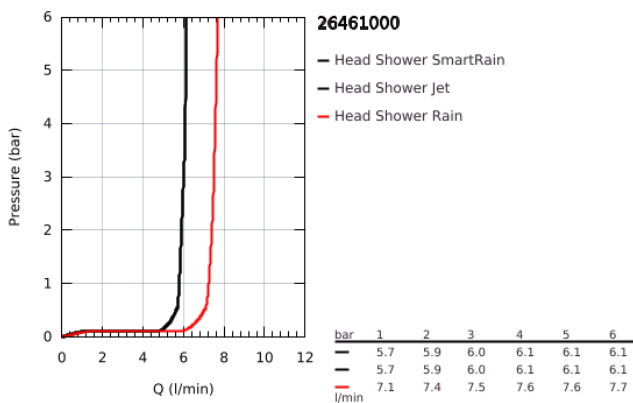

26 461 000 EUPHORIA 260 HEAD SHOWER SET CEILING 142 MM, 3 SPRAYS

PRODUCT DESCRIPTION

- Colour: chrome
- head shower Euphoria 260 (26 457)
- spray patterns: Rain, SmartRain, Jet
- maximum flow rate (at 3 bar): 7.5 l/min
- Rainshower shower arm ceiling 142 mm (28 724)
- GROHE EcoJoy - less water, perfect flow
- GROHE DreamSpray - perfect spray pattern
- GROHE LongLife finish
- GROHE SpeedClean - effortless limescale removal
- Inner WaterGuide - inner insulation for surface protection

26 461 000 **EUPHORIA 260 HEAD SHOWER SET CEILING 142 MM, 3 SPRAYS**

SPARE PARTS, October 2016 – now

- 1: Escutcheon (Spare part-nr. 11741000)
- 2: Fibre seal dia. Ø18.5 x Ø12 x 2 (Spare part-nr. 0138900M)
- 3: Dirt strainer (Spare part-nr. 48007000)