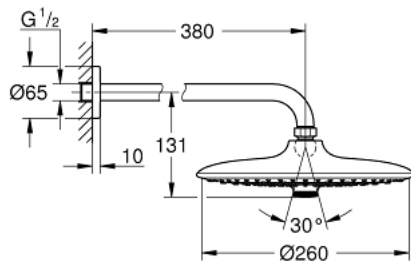

26 459 000 EUPHORIA 260 HEAD SHOWER SET 380 MM, 3 SPRAYS

PRODUCT DESCRIPTION

- Colour: chrome
- head shower Euphoria 260 (26 457)
- spray patterns: Rain, SmartRain, Jet
- maximum flow rate (at 3 bar): 7.5 l/min
- Shower arm Rainshower 380 mm (28 361)
- GROHE EcoJoy - less water, perfect flow
- GROHE DreamSpray - perfect spray pattern
- GROHE LongLife finish
- GROHE SpeedClean - effortless limescale removal
- Inner WaterGuide - inner insulation for surface protection

26 459 000 **EUPHORIA 260 HEAD SHOWER SET 380 MM, 3 SPRAYS**

SPARE PARTS, October 2016 – now

1: Escutcheon (Spare part-nr. 11741000)

2: Fibre seal dia. Ø18.5 x Ø12 x 2 (Spare part-nr. 0138900M)

3: Dirt strainer (Spare part-nr. 48007000)