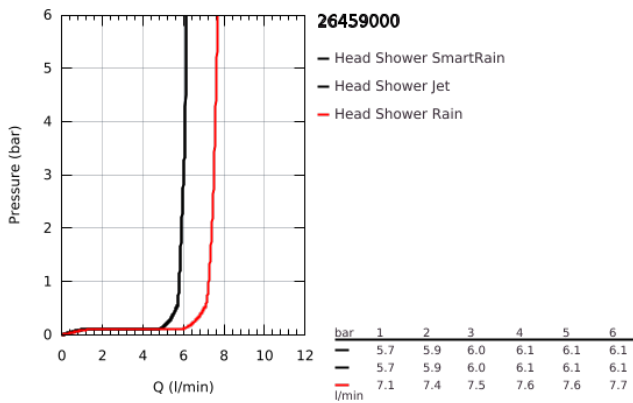

26 459 000 EUPHORIA 260 HEAD SHOWER SET 380 MM, 3 SPRAYS

PRODUCT DESCRIPTION

- Colour: chrome
- head shower Euphoria 260 (26 457)
- spray patterns: Rain, SmartRain, Jet
- maximum flow rate (at 3 bar): 7.5 l/min
- Shower arm Rainshower 380 mm (28 361)
- GROHE EcoJoy - less water, perfect flow
- GROHE DreamSpray - perfect spray pattern
- GROHE LongLife finish
- GROHE SpeedClean - effortless limescale removal
- Inner WaterGuide - inner insulation for surface protection

26 459 000 **EUPHORIA 260 HEAD SHOWER SET 380 MM, 3 SPRAYS**

SPARE PARTS, October 2016 – now

1: Escutcheon (Spare part-nr. 11741000)

2: Fibre seal dia. Ø18.5 x Ø12 x 2 (Spare part-nr. 0138900M)

3: Dirt strainer (Spare part-nr. 48007000)