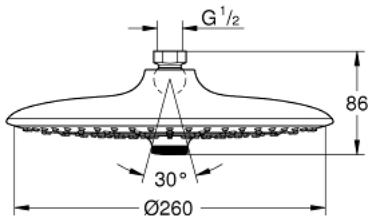

## 26 457 00D EUPHORIA 260 HEAD SHOWER 3 SPRAYS

### PRODUCT DESCRIPTION

- Colour: chrome
- spray patterns: Rain, SmartRain, Jet
- maximum flow rate (at 3 bar): 6.5 l/min
- Ø 260 mm
- ball joint ± 15° rotatable
- connection thread 1/2"
- GROHE EcoJoy - less water, perfect flow
- GROHE DreamSpray - perfect spray pattern
- GROHE LongLife finish
- GROHE SpeedClean - effortless limescale removal
- Inner WaterGuide - inner insulation for surface protection
- suitable for instantaneous heater

## 26 457 00D EUPHORIA 260 HEAD SHOWER 3 SPRAYS

**SPARE PARTS**, June 2018 – now

1: Fibre seal dia. Ø18.5 x Ø12 x 2 (Spare part-nr. 0138900M)

2: Dirt strainer (Spare part-nr. 48007000)