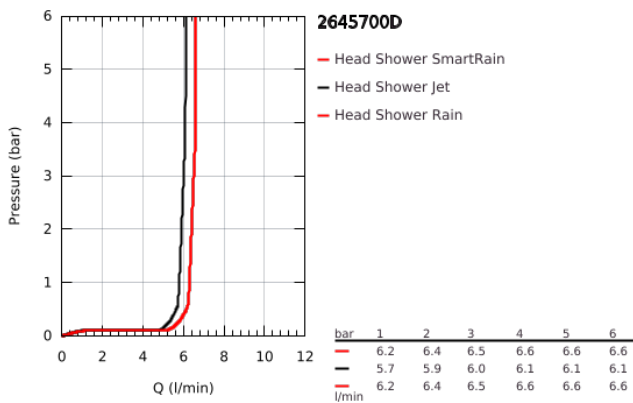

## 26 457 00D EUPHORIA 260 HEAD SHOWER 3 SPRAYS

### PRODUCT DESCRIPTION

- Colour: chrome
- spray patterns: Rain, SmartRain, Jet
- maximum flow rate (at 3 bar): 6.5 l/min
- Ø 260 mm
- ball joint ± 15° rotatable
- connection thread 1/2"
- GROHE EcoJoy - less water, perfect flow
- GROHE DreamSpray - perfect spray pattern
- GROHE LongLife finish
- GROHE SpeedClean - effortless limescale removal
- Inner WaterGuide - inner insulation for surface protection
- suitable for instantaneous heater

## 26 457 00D EUPHORIA 260 HEAD SHOWER 3 SPRAYS

**SPARE PARTS**, June 2018 – now

1: Fibre seal dia. Ø18.5 x Ø12 x 2 (Spare part-nr. 0138900M)

2: Dirt strainer (Spare part-nr. 48007000)