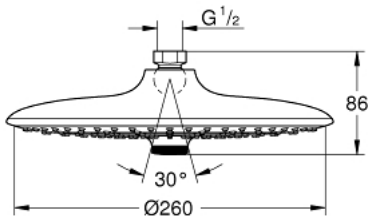

## 26 457 000 EUPHORIA 260 HEAD SHOWER 3 SPRAYS

### PRODUCT DESCRIPTION

- Colour: chrome
- spray patterns: Rain, SmartRain, Jet
- maximum flow rate (at 3 bar): 7.5 l/min
- Ø 260 mm
- ball joint ± 15° rotatable
- connection thread 1/2"
- GROHE EcoJoy - less water, perfect flow
- GROHE DreamSpray - perfect spray pattern
- GROHE LongLife finish
- GROHE SpeedClean - effortless limescale removal
- Inner WaterGuide - inner insulation for surface protection

## 26 457 000 EUPHORIA 260 HEAD SHOWER 3 SPRAYS

**SPARE PARTS**, October 2016 – now

1: Fibre seal dia. Ø18.5 x Ø12 x 2 (Spare part-nr. 0138900M)

2: Dirt strainer (Spare part-nr. 48007000)