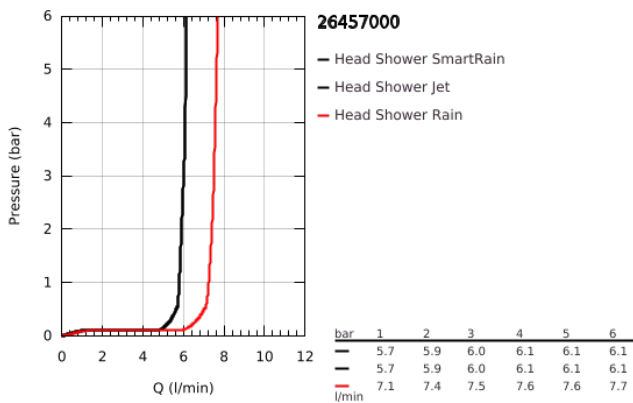

## 26 457 000 EUPHORIA 260 HEAD SHOWER 3 SPRAYS

### PRODUCT DESCRIPTION

- Colour: chrome
- spray patterns: Rain, SmartRain, Jet
- maximum flow rate (at 3 bar): 7.5 l/min
- Ø 260 mm
- ball joint ± 15° rotatable
- connection thread 1/2"
- GROHE EcoJoy - less water, perfect flow
- GROHE DreamSpray - perfect spray pattern
- GROHE LongLife finish
- GROHE SpeedClean - effortless limescale removal
- Inner WaterGuide - inner insulation for surface protection

## 26 457 000 EUPHORIA 260 HEAD SHOWER 3 SPRAYS

**SPARE PARTS**, October 2016 – now

1: Fibre seal dia. Ø18.5 x Ø12 x 2 (Spare part-nr. 0138900M)

2: Dirt strainer (Spare part-nr. 48007000)