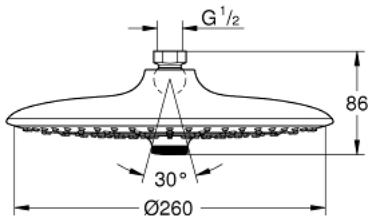

26 456 000 EUPHORIA 260 HEAD SHOWER 3 SPRAYS

PRODUCT DESCRIPTION

- Colour: chrome
- spray patterns: Rain, SmartRain, Jet
- maximum flow rate (at 3 bar): 6 l/min
- Ø 260 mm
- ball joint ± 15° rotatable
- connection thread 1/2"
- GROHE EcoJoy - less water, perfect flow
- GROHE DreamSpray - perfect spray pattern
- GROHE LongLife finish
- GROHE SpeedClean - effortless limescale removal
- Inner WaterGuide - inner insulation for surface protection

26 456 000 EUPHORIA 260 HEAD SHOWER 3 SPRAYS

SPARE PARTS, October 2016 – now

1: Fibre seal dia. Ø18.5 x Ø12 x 2 (Spare part-nr. 0138900M)

2: Dirt strainer (Spare part-nr. 48007000)