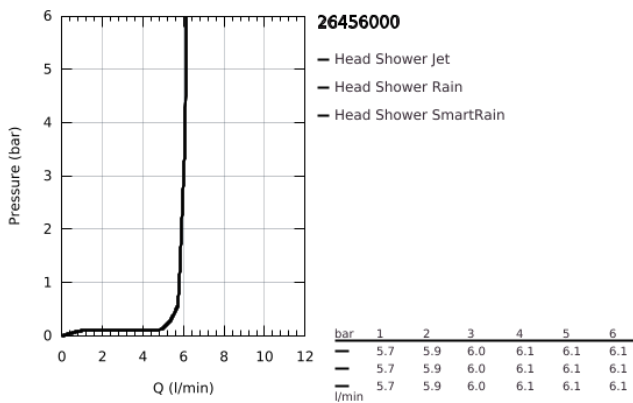

26 456 000 EUPHORIA 260 HEAD SHOWER 3 SPRAYS

PRODUCT DESCRIPTION

- Colour: chrome
- spray patterns: Rain, SmartRain, Jet
- maximum flow rate (at 3 bar): 6 l/min
- Ø 260 mm
- ball joint ± 15° rotatable
- connection thread 1/2"
- GROHE EcoJoy - less water, perfect flow
- GROHE DreamSpray - perfect spray pattern
- GROHE LongLife finish
- GROHE SpeedClean - effortless limescale removal
- Inner WaterGuide - inner insulation for surface protection

26 456 000 EUPHORIA 260 HEAD SHOWER 3 SPRAYS

SPARE PARTS, October 2016 – now

1: Fibre seal dia. Ø18.5 x Ø12 x 2 (Spare part-nr. 0138900M)

2: Dirt strainer (Spare part-nr. 48007000)