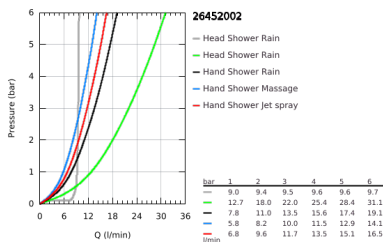

26 452 002 TEMPESTA SYSTEM 200 SHOWER SYSTEM WITH DIVERTER FOR WALL MOUNTING

PRODUCT DESCRIPTION

- Colour: chrome
- consisting of:
 - horizontal 390 mm shower arm, adjustable before installation
 - change by diverter between hand shower, head shower or head shower Eco setting
 - head shower Tempesta Cosmopolitan 200 (27 541)
 - 2 spray patterns (via diverter): Rain, SmartRain
- maximum flow rate (at 3 bar): 9.5 l/min
- with ball joint
- rotation angle $\pm 15^\circ$
- hand shower Tempesta 110 (28 261)
- spray patterns: Rain, Jet, Massage
- maximum flow rate (at 3 bar): 13.5 l/min
- adjustable in height with gliding element
- distance between diverter and upper bracket: 920 mm
- shower hose Relexaflex 1500 mm (28 151)
- Relexaflex shower hose 500 mm (22 115)
- flexible installation: connection to faucet / wall union for water supply with 1/2" thread of the 500 mm shower hose
- GROHE SmartSwitch - easily rotate the dial to enjoy your preferred spray option
- GROHE DreamSpray - perfect spray pattern
- ShockProof silicone ring prevents damages caused by shower falling
- GROHE LongLife finish
- GROHE SpeedClean - effortless limescale removal
- Inner WaterGuide - inner insulation for surface protection
- maximum flow rate (at 3 bar): 13.5 l/min
- minimum flow rate 7 l/min.