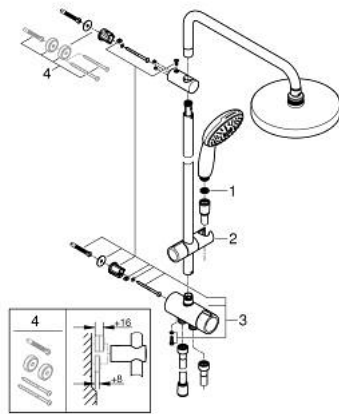

26 452 002 TEMPESTA SYSTEM 200 SHOWER SYSTEM WITH DIVERTER FOR WALL MOUNTING

PRODUCT DESCRIPTION

- Colour: chrome
- consisting of:
 - horizontal 390 mm shower arm, adjustable before installation
 - change by diverter between hand shower, head shower or head shower Eco setting
 - head shower Tempesta Cosmopolitan 200 (27 541)
 - 2 spray patterns (via diverter): Rain, SmartRain
- maximum flow rate (at 3 bar): 9.5 l/min
- with ball joint
- rotation angle $\pm 15^\circ$
- hand shower Tempesta 110 (28 261)
- spray patterns: Rain, Jet, Massage
- maximum flow rate (at 3 bar): 13.5 l/min
- adjustable in height with gliding element
- distance between diverter and upper bracket: 920 mm
- shower hose Relexaflex 1500 mm (28 151)
- Relexaflex shower hose 500 mm (22 115)
- flexible installation: connection to faucet / wall union for water supply with 1/2" thread of the 500 mm shower hose
- GROHE SmartSwitch - easily rotate the dial to enjoy your preferred spray option
- GROHE DreamSpray - perfect spray pattern
- ShockProof silicone ring prevents damages caused by shower falling
- GROHE LongLife finish
- GROHE SpeedClean - effortless limescale removal
- Inner WaterGuide - inner insulation for surface protection
- maximum flow rate (at 3 bar): 13.5 l/min
- minimum flow rate 7 l/min.

26 452 002 TEMPESTA SYSTEM 200 SHOWER SYSTEM WITH DIVERTER FOR WALL MOUNTING

SPARE PARTS, November 2021 – now

1: Dirt strainer (Spare part-nr. 0700200M)

2: Glider (Spare part-nr. 48609000)

3: Diverter (Spare part-nr. 48338000)