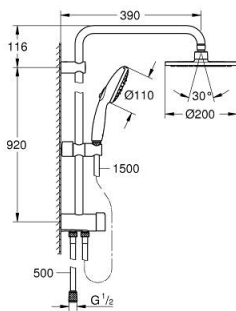

26 452 002 TEMPESTA SYSTEM 200 SHOWER SYSTEM WITH DIVERTER FOR WALL MOUNTING

PRODUCT DESCRIPTION

- Colour: chrome
- consisting of:
 - horizontal 390 mm shower arm, adjustable before installation
 - change by diverter between hand shower, head shower or head shower Eco setting
 - head shower Tempesta Cosmopolitan 200 (27 541)
 - 2 spray patterns (via diverter): Rain, SmartRain
- maximum flow rate (at 3 bar): 9.5 l/min
- with ball joint
- rotation angle $\pm 15^\circ$
- hand shower Tempesta 110 (28 261)
- spray patterns: Rain, Jet, Massage
- maximum flow rate (at 3 bar): 13.5 l/min
- adjustable in height with gliding element
- distance between diverter and upper bracket: 920 mm
- shower hose Relexaflex 1500 mm (28 151)
- Relexaflex shower hose 500 mm (22 115)
- flexible installation: connection to faucet / wall union for water supply with 1/2" thread of the 500 mm shower hose
- GROHE SmartSwitch - easily rotate the dial to enjoy your preferred spray option
- GROHE DreamSpray - perfect spray pattern
- ShockProof silicone ring prevents damages caused by shower falling
- GROHE LongLife finish
- GROHE SpeedClean - effortless limescale removal
- Inner WaterGuide - inner insulation for surface protection
- maximum flow rate (at 3 bar): 13.5 l/min
- minimum flow rate 7 l/min.

26 452 002 TEMPESTA SYSTEM 200 SHOWER SYSTEM WITH DIVERTER FOR WALL MOUNTING

SPARE PARTS, November 2021 – now

1: Dirt strainer (Spare part-nr. 0700200M)

2: Glider (Spare part-nr. 48609000)

3: Diverter (Spare part-nr. 48338000)

4: Compensation disc (Spare part-nr. 26496000)*

* Optional accessories