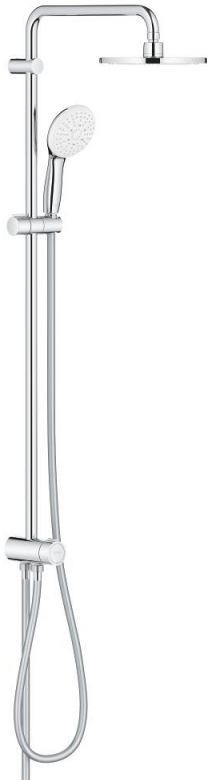

26 452 002 TEMPESTA SYSTEM 200 SHOWER SYSTEM WITH DIVERTER FOR WALL MOUNTING

PRODUCT DESCRIPTION

- Colour: chrome
- consisting of:
 - horizontal 390 mm shower arm, adjustable before installation
 - change by diverter between hand shower, head shower or head shower Eco setting
 - head shower Tempesta Cosmopolitan 200 (27 541)
 - 2 spray patterns (via diverter): Rain, SmartRain
- maximum flow rate (at 3 bar): 9.5 l/min
- with ball joint
- rotation angle $\pm 15^\circ$
- hand shower Tempesta 110 (28 261)
- spray patterns: Rain, Jet, Massage
- maximum flow rate (at 3 bar): 13.5 l/min
- adjustable in height with gliding element
- distance between diverter and upper bracket: 920 mm
- shower hose Relexaflex 1500 mm (28 151)
- Relexaflex shower hose 500 mm (22 115)
- flexible installation: connection to faucet / wall union for water supply with 1/2" thread of the 500 mm shower hose
- GROHE SmartSwitch - easily rotate the dial to enjoy your preferred spray option
- GROHE DreamSpray - perfect spray pattern
- ShockProof silicone ring prevents damages caused by shower falling
- GROHE LongLife finish
- GROHE SpeedClean - effortless limescale removal
- Inner WaterGuide - inner insulation for surface protection
- maximum flow rate (at 3 bar): 13.5 l/min
- minimum flow rate 7 l/min.

26 452 002 TEMPESTA SYSTEM 200 SHOWER SYSTEM WITH DIVERTER FOR WALL MOUNTING

SPARE PARTS, November 2021 – now

1: Dirt strainer (Spare part-nr. 0700200M)

2: Glider (Spare part-nr. 48609000)

3: Diverter (Spare part-nr. 48338000)

4: Compensation disc (Spare part-nr. 26496000)*

* Optional accessories