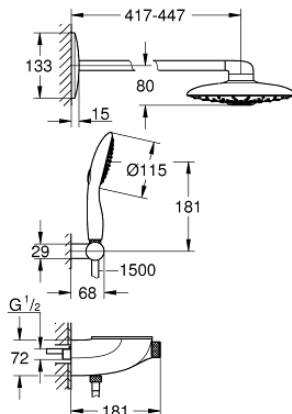

26 443 LS0 RAINSHOWER SYSTEM SMARTCONTROL DUO 360 COMBI SHOWER SYSTEM WITH SAFETY MIXER, EXPOSED/CONCEALED

PRODUCT DESCRIPTION (1/2)

- Colour: moon white/chrome
- exposed/concealed SmartControl thermostat
- allows change between:
- head shower Rainshower Duo 360 with horizontal 450 mm shower arm, spray plate white
- spray patterns: GROHE PureRain/GROHE Rain O² spray* and TrioMassage
- maximum flow rate (at 3 bar): 21 l/min

- Power&Soul 115 hand shower, spray plate white (27 671)

- maximum flow rate (at 3 bar): 7.5 l/min
- hand shower wall holder (27 055)
- Silverflex shower hose 1500 mm 1/2" x 1/2" (28 364)
- minimum flow rate 10 l/min.
- GROHE DreamSpray - perfect spray pattern
- GROHE LongLife finish
- GROHE CoolTouch - no risk of scalding
- GROHE TurboStat - compact cartridge with wax thermoelement
- GROHE EcoJoy - less water, perfect flow
- GROHE SafeStop - safety button at 38°C
- GROHE SafeStop Plus - optional temperature limiter at 43°C included
- GROHE SmartControl - control the shower with intuitive push/turn button
- GROHE EasyReach shower tray
- GROHE SpeedClean - effortless limescale removal
- Inner WaterGuide - inner insulation for surface protection
- TwistStop - to prevent hose from twisting