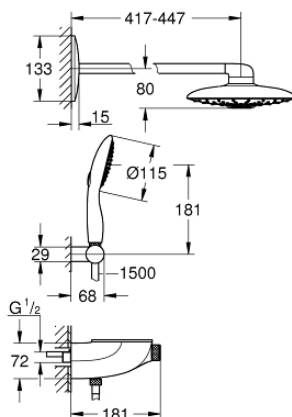

26 443 000 RAINSHOWER SYSTEM SMARTCONTROL DUO 360 COMBI SHOWER SYSTEM WITH SAFETY MIXER, EXPOSED/CONCEALED

PRODUCT DESCRIPTION (1/2)

- Colour: chrome
- exposed/concealed SmartControl thermostat
- head shower Rainshower Duo 360 with horizontal 450 mm shower arm
- spray patterns: GROHE PureRain/GROHE Rain O² spray* and TrioMassage
- maximum flow rate (at 3 bar): 21 l/min

- Power&Soul 115 hand shower, spray plate white (27 671)

- maximum flow rate (at 3 bar): 7.5 l/min
- hand shower wall holder (27 055)
- Silverflex shower hose 1500 mm 1/2" x 1/2" (28 364)
- minimum flow rate 10 l/min.
- GROHE DreamSpray - perfect spray pattern
- GROHE LongLife finish
- GROHE CoolTouch - no risk of scalding
- GROHE TurboStat - compact cartridge with wax thermoelement
- GROHE SafeStop - safety button at 38°C
- GROHE SafeStop Plus - optional temperature limiter at 43°C included
- GROHE SmartControl - control the shower with intuitive push/turn button
- GROHE EasyReach shower tray
- GROHE SpeedClean - effortless limescale removal
- Inner WaterGuide - inner insulation for surface protection
- TwistStop - to prevent hose from twisting