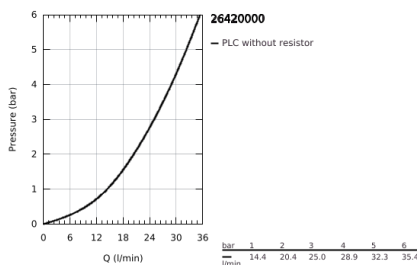

26 420 000 EUPHORIA CUBE SYSTEM SHOWER SYSTEM WITH SAFETY MIXER FOR WALL MOUNTING

PRODUCT DESCRIPTION

- Colour: chrome
- shower arm
- projection 400 mm
- exposed Safety Mixer with Aquadimmer function
- allows change between:
 - head shower and hand shower (not included)
 - gliding element
- Rotaflex Metal Long-Life TwistStop shower hose 1500 mm (28 417)
- maximum flow rate (at 3 bar): 25 l/min
- GROHE TurboStat - compact cartridge with wax thermoelement
- GROHE SafeStop - safety button at 38°C
- GROHE SafeStop Plus - optional temperature limiter at 43°C included
- GROHE LongLife finish
- GROHE SafeStop - safety button at 38°C
- Inner WaterGuide - inner insulation for surface protection
- TwistStop - to prevent hose from twisting
- suitable for instantaneous heaters from 18 kW/h
- minimum flow rate 5 l/min.
- CALGreen compliant
- includes adaptaters for easy installation (depth adjustable)
- two discrete functions (non-shared)