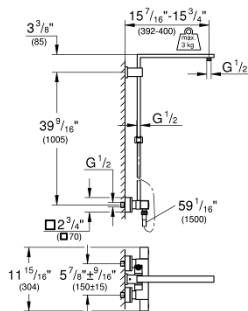

26 420 000 EUPHORIA CUBE SYSTEM SHOWER SYSTEM WITH SAFETY MIXER FOR WALL MOUNTING

PRODUCT DESCRIPTION

- Colour: chrome
- shower arm
- projection 400 mm
- exposed Safety Mixer with Aquadimmer function
- allows change between:
 - head shower and hand shower (not included)
 - gliding element
- Rotaflex Metal Long-Life TwistStop shower hose 1500 mm (28 417)
- maximum flow rate (at 3 bar): 25 l/min
- GROHE TurboStat - compact cartridge with wax thermoelement
- GROHE SafeStop - safety button at 38°C
- GROHE SafeStop Plus - optional temperature limiter at 43°C included
- GROHE LongLife finish
- GROHE SafeStop - safety button at 38°C
- Inner WaterGuide - inner insulation for surface protection
- TwistStop - to prevent hose from twisting
- suitable for instantaneous heaters from 18 kW/h
- minimum flow rate 5 l/min.
- CALGreen compliant
- includes adaptaters for easy installation (depth adjustable)
- two discrete functions (non-shared)