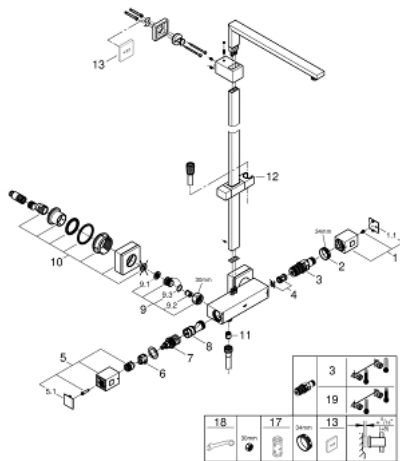

26 420 000 EUPHORIA CUBE SYSTEM SHOWER SYSTEM WITH SAFETY MIXER FOR WALL MOUNTING

SPARE PARTS, December 2019 – now

1. 1: Temperature control handle (Spare part-nr. 47958000)
   - 1.1: Cover cap (Spare part-nr. 4795900M)
   - 2: Fitting ring (Spare part-nr. 47743000)
   - 3: Thermostatic compact cartridge 1/2" (Spare part-nr. 49110000)
   - 4: Buffer (Spare part-nr. 47398000)
   - 5: Shut-off handle (Spare part-nr. 47960000)
   - 5.1: Cover cap (Spare part-nr. 4795900M)
   - 6: Stop ring (Spare part-nr. 47965000)
   - 7: Aquadimmer (Spare part-nr. 12433000)
   - 8: Water flow (Spare part-nr. 47751000)
   - 9: Non-return valve (Spare part-nr. 47189000)
   - 9.1: Dirt strainer (Spare part-nr. 0726400M)
   - 9.2: Non-return valve (Spare part-nr. 08565000)
   - 9.3: O-ring $\varnothing 17 \times \varnothing 2$ (Spare part-nr. 0305500M)
   - 10: S-union (Spare part-nr. 47824000)
   - 11: Non-return valve (Spare part-nr. 08565000)
   - 12: Glider (Spare part-nr. 48180000)
   - 13: Adapter (Spare part-nr. 4916300M)
   - 14: Compensation disc (Spare part-nr. 27933000)*
   - 15: Socket Spanner (Spare part-nr. 19332000)*
   - 16: GROHE TurboStat cartridge 1/2" (Spare part-nr. 47175000)*
   - 17: Special spanner (Spare part-nr. 19377000)*
2. Optional accessories