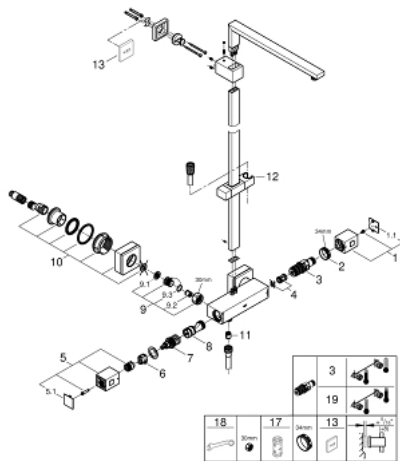

26 420 000 EUPHORIA CUBE SYSTEM SHOWER SYSTEM WITH SAFETY MIXER FOR WALL MOUNTING

SPARE PARTS, December 2019 – now

- 1: Temperature control handle (Spare part-nr. 47958000)
 - 1.1: Cover cap (Spare part-nr. 4795900M)
 - 2: Fitting ring (Spare part-nr. 47743000)
 - 3: Thermostatic compact cartridge 1/2" (Spare part-nr. 49110000)
 - 4: Buffer (Spare part-nr. 47398000)
 - 5: Shut-off handle (Spare part-nr. 47960000)
 - 5.1: Cover cap (Spare part-nr. 4795900M)
 - 6: Stop ring (Spare part-nr. 47965000)
 - 7: Aquadimmer (Spare part-nr. 12433000)
 - 8: Water flow (Spare part-nr. 47751000)
 - 9: Non-return valve (Spare part-nr. 47189000)
 - 9.1: Dirt strainer (Spare part-nr. 0726400M)
 - 9.2: Non-return valve (Spare part-nr. 08565000)
 - 9.3: O-ring $\varnothing 17 \times \varnothing 2$ (Spare part-nr. 0305500M)
 - 10: S-union (Spare part-nr. 47824000)
 - 11: Non-return valve (Spare part-nr. 08565000)
 - 12: Glider (Spare part-nr. 48180000)
 - 13: Adapter (Spare part-nr. 4916300M)
 - 14: Compensation disc (Spare part-nr. 27933000)*
 - 15: Socket Spanner (Spare part-nr. 19332000)*
 - 16: GROHE TurboStat cartridge 1/2" (Spare part-nr. 47175000)*
 - 17: Special spanner (Spare part-nr. 19377000)*
- * Optional accessories