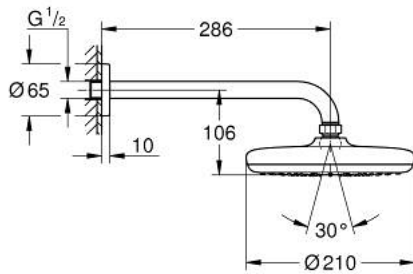

26 412 000 TEMPESTA 210 HEAD SHOWER SET 286 MM, 1 SPRAY

PRODUCT DESCRIPTION

- Colour: chrome
- head shower Tempesta 210 (26 410)
- spray pattern: Rain
- maximum flow rate (at 3 bar): 8.5 l/min
- Shower arm Rainshower 286 mm (28 576)
- GROHE EcoJoy - less water, perfect flow
- GROHE DreamSpray - perfect spray pattern
- GROHE SpeedClean - effortless limescale removal
- Inner WaterGuide - inner insulation for surface protection

26 412 000 **TEMPESTA 210 HEAD SHOWER SET 286 MM, 1 SPRAY**

SPARE PARTS, July 2016 – now

- 1: Fibre seal dia. Ø18.5 x Ø12 x 2 (Spare part-nr. 0138900M)
- 2: Dirt strainer (Spare part-nr. 48007000)
- 3: Escutcheon (Spare part-nr. 11741000)