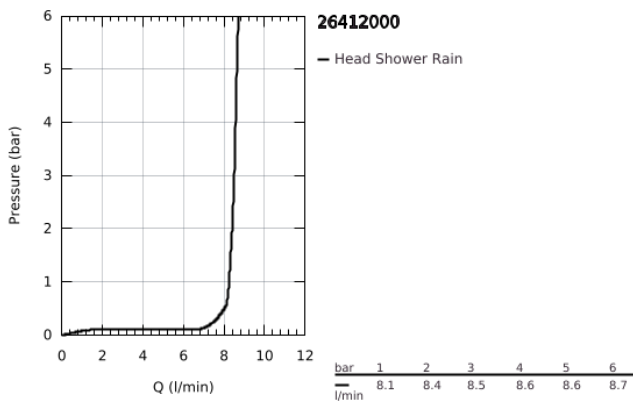

26 412 000 TEMPESTA 210 HEAD SHOWER SET 286 MM, 1 SPRAY

PRODUCT DESCRIPTION

- Colour: chrome
- head shower Tempesta 210 (26 410)
- spray pattern: Rain
- maximum flow rate (at 3 bar): 8.5 l/min
- Shower arm Rainshower 286 mm (28 576)
- GROHE EcoJoy - less water, perfect flow
- GROHE DreamSpray - perfect spray pattern
- GROHE SpeedClean - effortless limescale removal
- Inner WaterGuide - inner insulation for surface protection

26 412 000 **TEMPESTA 210 HEAD SHOWER SET 286 MM, 1 SPRAY**

SPARE PARTS, July 2016 – now

- 1: Fibre seal dia. Ø18.5 x Ø12 x 2 (Spare part-nr. 0138900M)
- 2: Dirt strainer (Spare part-nr. 48007000)
- 3: Escutcheon (Spare part-nr. 11741000)