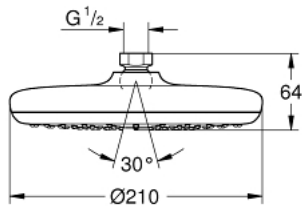

26 410 00D TEMPESTA 210 HEAD SHOWER 1 SPRAY

PRODUCT DESCRIPTION

- Colour: chrome
- spray pattern: Rain
- maximum flow rate (at 3 bar): 7 l/min
- Ø 210 mm
- ball joint ± 15° rotatable
- connection thread 1/2"
- GROHE EcoJoy - less water, perfect flow
- GROHE DreamSpray - perfect spray pattern
- GROHE LongLife finish
- GROHE SpeedClean - effortless limescale removal
- Inner WaterGuide - inner insulation for surface protection
- suitable for instantaneous heater

26 410 00D TEMPESTA 210 HEAD SHOWER 1 SPRAY

SPARE PARTS, June 2018 – now

1: Fibre seal dia. Ø18.5 x Ø12 x 2 (Spare part-nr. 0138900M)

2: Dirt strainer (Spare part-nr. 48007000)