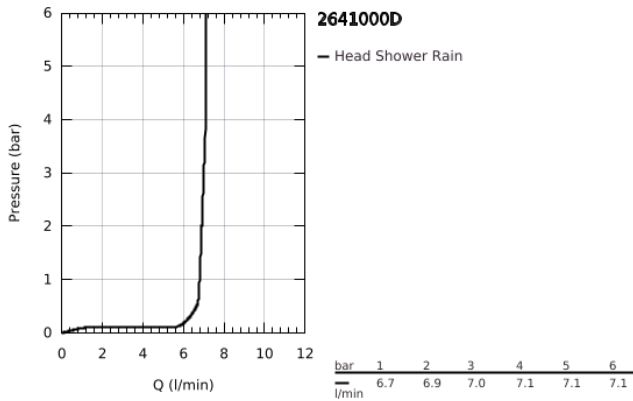

26 410 00D TEMPESTA 210 HEAD SHOWER 1 SPRAY

PRODUCT DESCRIPTION

- Colour: chrome
- spray pattern: Rain
- maximum flow rate (at 3 bar): 7 l/min
- Ø 210 mm
- ball joint ± 15° rotatable
- connection thread 1/2"
- GROHE EcoJoy - less water, perfect flow
- GROHE DreamSpray - perfect spray pattern
- GROHE LongLife finish
- GROHE SpeedClean - effortless limescale removal
- Inner WaterGuide - inner insulation for surface protection
- suitable for instantaneous heater

26 410 00D TEMPESTA 210 HEAD SHOWER 1 SPRAY

SPARE PARTS, June 2018 – now

1: Fibre seal dia. Ø18.5 x Ø12 x 2 (Spare part-nr. 0138900M)

2: Dirt strainer (Spare part-nr. 48007000)