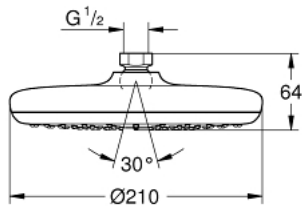

26 410 000 TEMPESTA 210 HEAD SHOWER 1 SPRAY

PRODUCT DESCRIPTION

- Colour: chrome
- spray pattern: Rain
- maximum flow rate (at 3 bar): 8.5 l/min
- Ø 210 mm
- ball joint ± 15° rotatable
- connection thread 1/2"
- GROHE EcoJoy - less water, perfect flow
- GROHE DreamSpray - perfect spray pattern
- GROHE LongLife finish
- GROHE SpeedClean - effortless limescale removal
- Inner WaterGuide - inner insulation for surface protection

26 410 000 TEMPESTA 210 HEAD SHOWER 1 SPRAY

SPARE PARTS, July 2016 – now

1: Fibre seal dia. Ø18.5 x Ø12 x 2 (Spare part-nr. 0138900M)

2: Dirt strainer (Spare part-nr. 48007000)