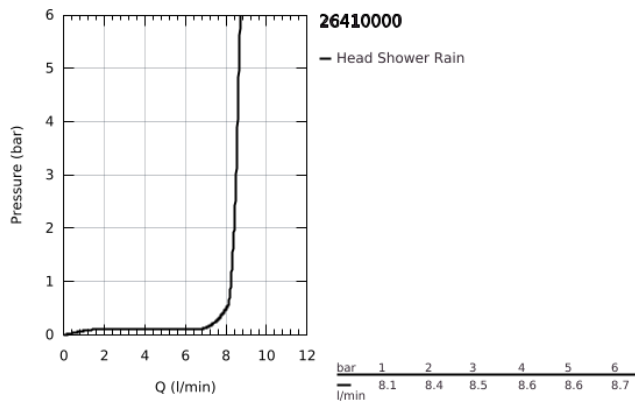

26 410 000 TEMPESTA 210 HEAD SHOWER 1 SPRAY

PRODUCT DESCRIPTION

- Colour: chrome
- spray pattern: Rain
- maximum flow rate (at 3 bar): 8.5 l/min
- Ø 210 mm
- ball joint ± 15° rotatable
- connection thread 1/2"
- GROHE EcoJoy - less water, perfect flow
- GROHE DreamSpray - perfect spray pattern
- GROHE LongLife finish
- GROHE SpeedClean - effortless limescale removal
- Inner WaterGuide - inner insulation for surface protection

26 410 000 TEMPESTA 210 HEAD SHOWER 1 SPRAY

SPARE PARTS, July 2016 – now

1: Fibre seal dia. Ø18.5 x Ø12 x 2 (Spare part-nr. 0138900M)

2: Dirt strainer (Spare part-nr. 48007000)