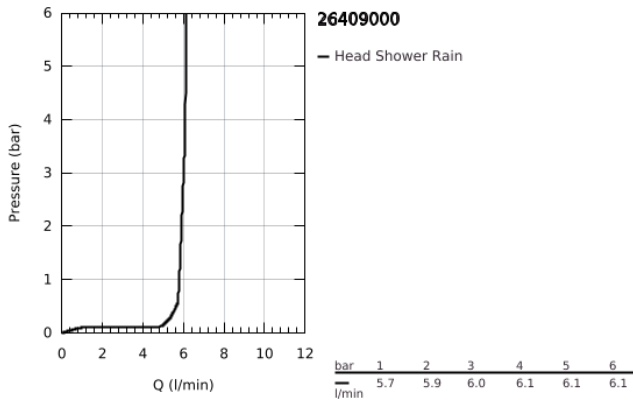

## 26 409 000 TEMPESTA 210 HEAD SHOWER 1 SPRAY

### PRODUCT DESCRIPTION

- Colour: chrome
- spray pattern: Rain
- maximum flow rate (at 3 bar): 6 l/min
- Ø 210 mm
- ball joint ± 15° rotatable
- connection thread 1/2"
- GROHE EcoJoy - less water, perfect flow
- GROHE DreamSpray - perfect spray pattern
- GROHE LongLife finish
- GROHE SpeedClean - effortless limescale removal
- Inner WaterGuide - inner insulation for surface protection

### SPARE PARTS, July 2016 – now

1: Fibre seal dia. Ø18.5 x Ø12 x 2 (Spare part-nr. 0138900M)

2: Dirt strainer (Spare part-nr. 48007000)