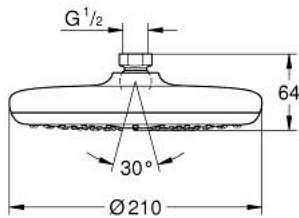

## 26 409 000 TEMPESTA 210 HEAD SHOWER 1 SPRAY

### PRODUCT DESCRIPTION

- Colour: chrome
- spray pattern: Rain
- maximum flow rate (at 3 bar): 6 l/min
- Ø 210 mm
- ball joint ± 15° rotatable
- connection thread 1/2"
- GROHE EcoJoy - less water, perfect flow
- GROHE DreamSpray - perfect spray pattern
- GROHE LongLife finish
- GROHE SpeedClean - effortless limescale removal
- Inner WaterGuide - inner insulation for surface protection

### SPARE PARTS, July 2016 – now

1: Fibre seal dia. Ø18.5 x Ø12 x 2 (Spare part-nr. 0138900M)

2: Dirt strainer (Spare part-nr. 48007000)