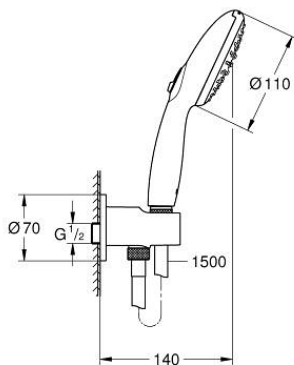

26 406 243 3 TEMPESTA 110 WALL HOLDER SET 2 SPRAYS (RAIN, JET)

PRODUCT DESCRIPTION

- Colour: matte black
- consisting of:
 - hand shower Tempesta 110 (26 161)
 - maximum flow rate (at 3 bar): 7.4 l/min
 - shower outlet elbow 1/2" with wall shower holder (28 628)
- male thread
- protected against backflow
- shower hose 1500 mm 1/2" x 1/2"
- GROHE EcoJoy - less water, perfect flow
- GROHE SmartSwitch - easily rotate the dial to enjoy your preferred spray option
- GROHE DreamSpray - perfect spray pattern
- GROHE SpeedClean - effortless limescale removal
- Inner WaterGuide - inner insulation for surface protection
- ShockProof silicone ring prevents damages caused by shower falling
- minimum pressure 1.0 bar
- suitable for instantaneous heater
- professional edition

26 406 243 3 TEMPESTA 110 WALL HOLDER SET 2 SPRAYS (RAIN, JET)

SPARE PARTS, February 2023 – now

1: Dirt strainer (Spare part-nr. 0700200M)

2: Non-return valve (Spare part-nr. 08565000)