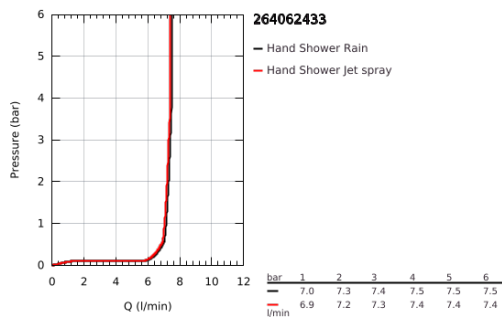

26 406 243 3 TEMPESTA 110 WALL HOLDER SET 2 SPRAYS (RAIN, JET)

PRODUCT DESCRIPTION

- Colour: matte black
- consisting of:
 - hand shower Tempesta 110 (26 161)
 - maximum flow rate (at 3 bar): 7.4 l/min
 - shower outlet elbow 1/2" with wall shower holder (28 628)
- male thread
- protected against backflow
- shower hose 1500 mm 1/2" x 1/2"
- GROHE EcoJoy - less water, perfect flow
- GROHE SmartSwitch - easily rotate the dial to enjoy your preferred spray option
- GROHE DreamSpray - perfect spray pattern
- GROHE SpeedClean - effortless limescale removal
- Inner WaterGuide - inner insulation for surface protection
- ShockProof silicone ring prevents damages caused by shower falling
- minimum pressure 1.0 bar
- suitable for instantaneous heater
- professional edition