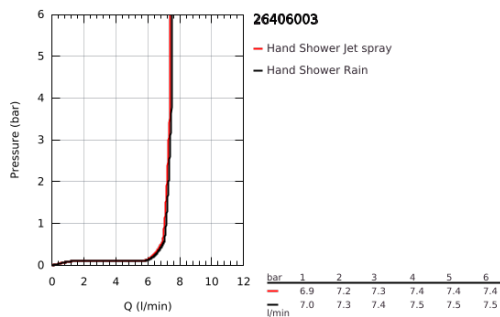

## 26 406 003 TEMPESTA 110 WALL HOLDER SET 2 SPRAYS (RAIN, JET)

### PRODUCT DESCRIPTION

- Colour: chrome
- consisting of:
  - hand shower Tempesta 110 (26 161)
  - maximum flow rate (at 3 bar): 7.4 l/min
- shower outlet elbow 1/2" with wall shower holder (28 679)
  - male thread
  - protected against backflow
  - shower hose Relaxaflex 1500 mm 1/2" x 1/2" (28 151)
  - GROHE EcoJoy - less water, perfect flow
  - GROHE SmartSwitch - easily rotate the dial to enjoy your preferred spray option
  - GROHE DreamSpray - perfect spray pattern
  - GROHE LongLife finish
  - GROHE SpeedClean - effortless limescale removal
  - Inner WaterGuide - inner insulation for surface protection
  - ShockProof silicone ring prevents damages caused by shower falling
  - minimum pressure 1.0 bar
  - suitable for instantaneous heater
  - professional edition