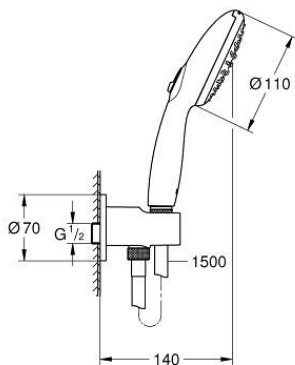

## 26 406 003 TEMPESTA 110 WALL HOLDER SET 2 SPRAYS (RAIN, JET)

### PRODUCT DESCRIPTION

- Colour: chrome
- consisting of:
  - hand shower Tempesta 110 (26 161)
  - maximum flow rate (at 3 bar): 7.4 l/min
- shower outlet elbow 1/2" with wall shower holder (28 679)
  - male thread
  - protected against backflow
  - shower hose Relaxaflex 1500 mm 1/2" x 1/2" (28 151)
  - GROHE EcoJoy - less water, perfect flow
  - GROHE SmartSwitch - easily rotate the dial to enjoy your preferred spray option
  - GROHE DreamSpray - perfect spray pattern
  - GROHE LongLife finish
  - GROHE SpeedClean - effortless limescale removal
  - Inner WaterGuide - inner insulation for surface protection
  - ShockProof silicone ring prevents damages caused by shower falling
  - minimum pressure 1.0 bar
  - suitable for instantaneous heater
  - professional edition

## 26 406 003 TEMPESTA 110 WALL HOLDER SET 2 SPRAYS (RAIN, JET)

**SPARE PARTS**, April 2020 – now

1: Dirt strainer (Spare part-nr. 0700200M)

2: Non-return valve (Spare part-nr. 08565000)