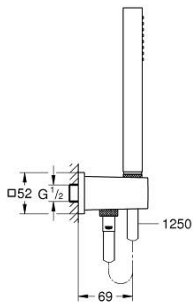

### PRODUCT DESCRIPTION

- Colour: chrome
- hand shower (27 699 000)
- maximum flow rate (at 3 bar): 8.2 l/min
- shower outlet elbow 1/2" with wall shower holder (26 370)
- protected against backflow
- Silverflex shower hose 1.250 mm (28 362)
- GROHE EcoJoy - less water, perfect flow
- GROHE LongLife finish
- GROHE DreamSpray - perfect spray pattern
- GROHE SpeedClean - effortless limescale removal
- Inner WaterGuide - inner insulation for surface protection
- TwistStop - to prevent hose from twisting

26 405 000 **EUPHORIA CUBE STICK WALL HOLDER SET 1 SPRAY**

**SPARE PARTS**, May 2016 – now

1: Dirt strainer (Spare part-nr. 0700200M)

2: Non-return valve (Spare part-nr. 08565000)