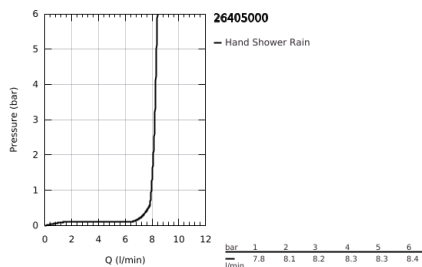

## 26 405 000 EUPHORIA CUBE STICK WALL HOLDER SET 1 SPRAY

### PRODUCT DESCRIPTION

- Colour: chrome
- hand shower (27 699 000)
- maximum flow rate (at 3 bar): 8.2 l/min
- shower outlet elbow 1/2" with wall shower holder (26 370)
- protected against backflow
- Silverflex shower hose 1.250 mm (28 362)
- GROHE EcoJoy - less water, perfect flow
- GROHE LongLife finish
- GROHE DreamSpray - perfect spray pattern
- GROHE SpeedClean - effortless limescale removal
- Inner WaterGuide - inner insulation for surface protection
- TwistStop - to prevent hose from twisting