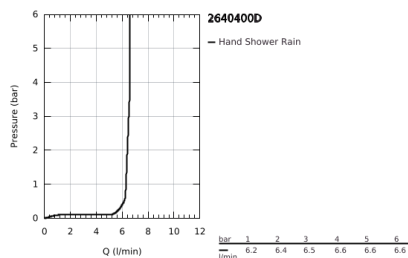

26 404 00D EUPHORIA COSMOPOLITAN STICK WALL HOLDER SET 1 SPRAY

PRODUCT DESCRIPTION

- Colour: chrome
- with integrated wall union 1/2"
- handshower
- maximum flow rate (at 3 bar): 6.5 l/min
- shower outlet elbow 1/2" with wall shower holder (28 679)
- male thread
- protected against backflow
- Silverflex shower hose 1500 mm 1/2" x 1/2" (28 364)
- GROHE EcoJoy - less water, perfect flow
- GROHE LongLife finish
- GROHE SpeedClean - effortless limescale removal
- Inner WaterGuide - inner insulation for surface protection
- TwistStop - to prevent hose from twisting
- suitable for instantaneous heater