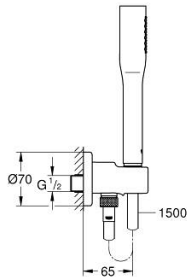

26 404 00D EUPHORIA COSMOPOLITAN STICK WALL HOLDER SET 1 SPRAY

PRODUCT DESCRIPTION

- Colour: chrome
- with integrated wall union 1/2"
- handshower
- maximum flow rate (at 3 bar): 6.5 l/min
- shower outlet elbow 1/2" with wall shower holder (28 679)
- male thread
- protected against backflow
- Silverflex shower hose 1500 mm 1/2" x 1/2" (28 364)
- GROHE EcoJoy - less water, perfect flow
- GROHE LongLife finish
- GROHE SpeedClean - effortless limescale removal
- Inner WaterGuide - inner insulation for surface protection
- TwistStop - to prevent hose from twisting
- suitable for instantaneous heater

26 404 00D EUPHORIA COSMOPOLITAN STICK WALL HOLDER SET 1 SPRAY

SPARE PARTS, June 2018 – March 2023

1: Dirt strainer (Spare part-nr. 0700200M)

2: Non-return valve (Spare part-nr. 08565000)