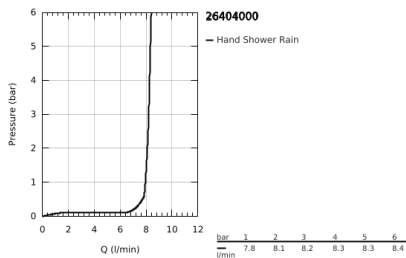

26 404 000 **EUPHORIA COSMOPOLITAN STICK WALL HOLDER SET 1 SPRAY**

PRODUCT DESCRIPTION

- Colour: chrome
- handshower (27 400)
- maximum flow rate (at 3 bar): 8 l/min
- shower outlet elbow 1/2" with wall shower holder (28 679)
- protected against backflow
- Silverflex shower hose 1500 mm 1/2" x 1/2" (28 364)
- GROHE EcoJoy - less water, perfect flow
- GROHE LongLife finish
- GROHE SpeedClean - effortless limescale removal
- Inner WaterGuide - inner insulation for surface protection
- TwistStop - to prevent hose from twisting