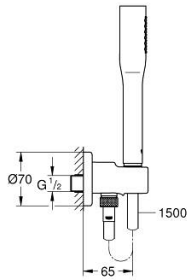

26 404 000 **EUPHORIA COSMOPOLITAN STICK WALL HOLDER SET 1 SPRAY**

PRODUCT DESCRIPTION

- Colour: chrome
- handshower (27 400)
- maximum flow rate (at 3 bar): 8 l/min
- shower outlet elbow 1/2" with wall shower holder (28 679)
- protected against backflow
- Silverflex shower hose 1500 mm 1/2" x 1/2" (28 364)
- GROHE EcoJoy - less water, perfect flow
- GROHE LongLife finish
- GROHE SpeedClean - effortless limescale removal
- Inner WaterGuide - inner insulation for surface protection
- TwistStop - to prevent hose from twisting

26 404 000 **EUPHORIA COSMOPOLITAN STICK WALL HOLDER SET 1 SPRAY**

SPARE PARTS, May 2016 – March 2023

1: Dirt strainer (Spare part-nr. 0700200M)

2: Non-return valve (Spare part-nr. 08565000)