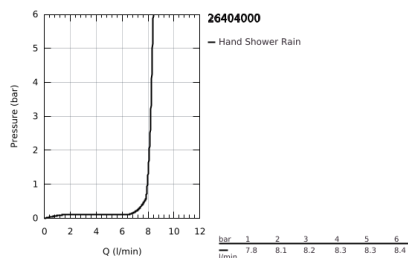

26 404 000 EUPHORIA COSMOPOLITAN STICK WALL HOLDER SET 1 SPRAY

PRODUCT DESCRIPTION

- Colour: chrome
- handshower (27 400)
- maximum flow rate (at 3 bar): 8 l/min
- shower outlet elbow 1/2" with wall shower holder (28 679)
- protected against backflow
- Silverflex shower hose 1500 mm 1/2" x 1/2" (28 364)
- GROHE LongLife finish
- GROHE SpeedClean - effortless limescale removal
- Inner WaterGuide - inner insulation for surface protection
- TwistStop - to prevent hose from twisting