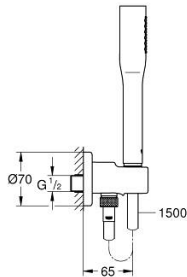

26 404 000 EUPHORIA COSMOPOLITAN STICK WALL HOLDER SET 1 SPRAY

PRODUCT DESCRIPTION

- Colour: chrome
- handshower (27 400)
- maximum flow rate (at 3 bar): 8 l/min
- shower outlet elbow 1/2" with wall shower holder (28 679)
- protected against backflow
- Silverflex shower hose 1500 mm 1/2" x 1/2" (28 364)
- GROHE LongLife finish
- GROHE SpeedClean - effortless limescale removal
- Inner WaterGuide - inner insulation for surface protection
- TwistStop - to prevent hose from twisting

26 404 000 **EUPHORIA COSMOPOLITAN STICK WALL HOLDER SET 1 SPRAY**

SPARE PARTS, May 2016 – March 2023

1: Dirt strainer (Spare part-nr. 0700200M)

2: Non-return valve (Spare part-nr. 08565000)