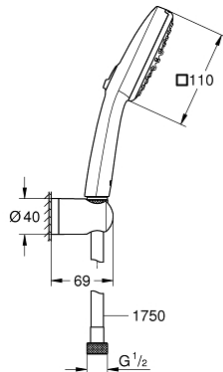

26 399 243 1 VITALIO COMFORT 110 WALL HOLDER SET 2 SPRAYS (RAIN, JET)

PRODUCT DESCRIPTION

- Colour: matte black
- consisting of:
 - hand shower Vitalio Comfort 110, 2 sprays (26 397)
 - wall shower holder Vitalio Universal, non-adjustable (27 958)
 - shower hose Vitalioflex Trend 1750 mm 1/2" x 1/2" (28 742)
- GROHE EcoJoy - less water, perfect flow
- GROHE SmartSwitch - easily rotate the dial to enjoy your preferred spray option
- GROHE DreamSpray - perfect spray pattern
- GROHE SpeedClean - effortless limescale removal
- Inner WaterGuide - inner insulation for surface protection
- ShockProof silicone ring prevents damages caused by shower falling
- maximum flow rate (at 3 bar): 7.4 l/min
- minimum pressure 1.0 bar
- suitable for instantaneous heater
- suitable for screwing (including screws and dowels) or gluing (GROHE QuickGlue S 41 247 000 sold separately - x1 needed)
- holding force: max. 20 kg
- the specified holding capacity is valid for static (slowly applied) load and intended use only
- 5 color packaging
- Consumer edition