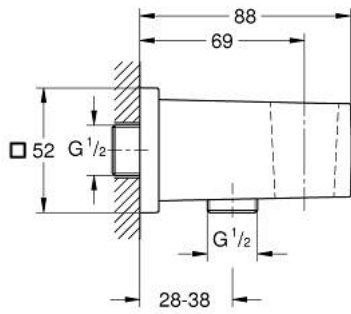

## 26 370 MG0 EUPHORIA CUBE SHOWER OUTLET ELBOW 1/2"

### PRODUCT DESCRIPTION

- Colour: satin graphite
- with wall shower holder
- male connection thread 1/2"
- protected against backflow
- GROHE LongLife finish

## 26 370 MG0 EUPHORIA CUBE SHOWER OUTLET ELBOW 1/2"

SPARE PARTS, October 2022 – now

1: Non-return valve (Spare part-nr. 08565000)