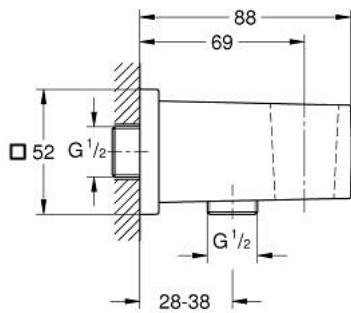

26 370 GN0 EUPHORIA CUBE SHOWER OUTLET ELBOW 1/2"

PRODUCT DESCRIPTION

- Colour: brushed cool sunrise
- with wall shower holder
- male connection thread 1/2"
- protected against backflow
- GROHE LongLife finish

26 370 GN0 EUPHORIA CUBE SHOWER OUTLET ELBOW 1/2"

SPARE PARTS, September 2018 – now

1: Non-return valve (Spare part-nr. 08565000)