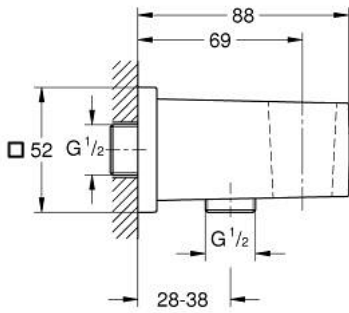

## 26 370 GL0 EUPHORIA CUBE SHOWER OUTLET ELBOW 1/2"

### PRODUCT DESCRIPTION

- Colour: cool sunrise
- with wall shower holder
- male connection thread 1/2"
- protected against backflow
- GROHE LongLife finish

## 26 370 GL0 EUPHORIA CUBE SHOWER OUTLET ELBOW 1/2"

**SPARE PARTS**, September 2018 – now

1: Non-return valve (Spare part-nr. 08565000)