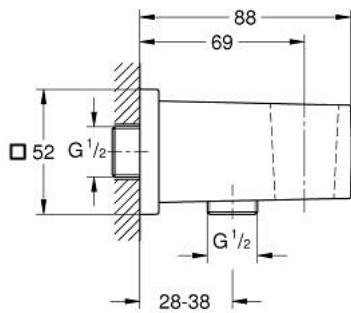

## 26 370 DL0 EUPHORIA CUBE SHOWER OUTLET ELBOW 1/2"

### PRODUCT DESCRIPTION

- Colour: brushed warm sunset
- with wall shower holder
- male connection thread 1/2"
- protected against backflow
- GROHE LongLife finish

## 26 370 DL0 EUPHORIA CUBE SHOWER OUTLET ELBOW 1/2"

**SPARE PARTS**, September 2018 – now

1: Non-return valve (Spare part-nr. 08565000)