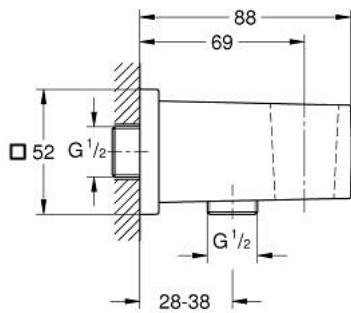

26 370 A00 EUPHORIA CUBE SHOWER OUTLET ELBOW 1/2"

PRODUCT DESCRIPTION

- Colour: hard graphite
- with wall shower holder
- male connection thread 1/2"
- protected against backflow
- GROHE LongLife finish

26 370 A00 EUPHORIA CUBE SHOWER OUTLET ELBOW 1/2"

SPARE PARTS, September 2018 – now

1: Non-return valve (Spare part-nr. 08565000)