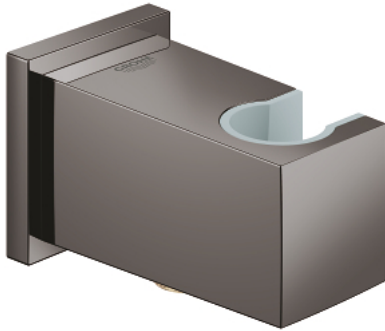

26 370 A00 EUPHORIA CUBE SHOWER OUTLET ELBOW 1/2"

PRODUCT DESCRIPTION

- Colour: hard graphite
- with wall shower holder
- male connection thread 1/2"
- protected against backflow
- GROHE LongLife finish

26 370 A00 EUPHORIA CUBE SHOWER OUTLET ELBOW 1/2"

SPARE PARTS, September 2018 – now

1: Non-return valve (Spare part-nr. 08565000)