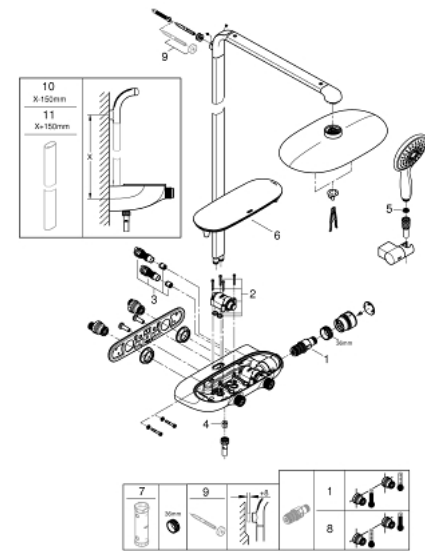

## 26 361 000 RAINSHOWER SYSTEM SMARTCONTROL MONO 360 SHOWER SYSTEM WITH SAFETY MIXER FOR WALL MOUNTING

### PRODUCT DESCRIPTION

- Colour: chrome
- horizontal 500 mm shower arm
- exposed SmartControl Safety Mixer
- allows change between:
  - head shower Rainshower Mono 360, spray plate chrome
  - spray pattern: GROHE PureRain/GROHE Rain O<sup>2</sup> spray\*
  - Power&Soul 130 hand shower, spray plate white (27 673)
  - hand shower wall holder (27 055)
  - shower hose Silverflex 1750 mm 1/2" x 1/2" (28 388)
- minimum flow rate 10 l/min.
- GROHE DreamSpray - perfect spray pattern
- GROHE LongLife finish
- GROHE CoolTouch - no risk of scalding
- GROHE TurboStat - compact cartridge with wax thermoelement
- GROHE EcoJoy - less water, perfect flow
- GROHE SafeStop - safety button at 38°C
- GROHE SafeStop Plus - optional temperature limiter at 43°C included
- GROHE SmartControl - control the shower with intuitive push/turn button
- GROHE EasyReach shower tray
- GROHE SpeedClean - effortless limescale removal
- Inner WaterGuide - inner insulation for surface protection
- suitable for instantaneous heaters from 18 kW/h
- TwistStop - to prevent hose from twisting

### SPARE PARTS, October 2018 – now

- 1: Thermostatic compact cartridge 1/2" (Spare part-nr. 47439000)
  - 2: Cartridge (Spare part-nr. 48297000)
  - 3: Non-return valve (Spare part-nr. 4901000M)
  - 4: Non-return valve (Spare part-nr. 08565000)
  - 5: Dirt strainer (Spare part-nr. 0700200M)
  - 6: Cover (Spare part-nr. 48482000)
  - 7: Socket Spanner (Spare part-nr. 49059000)\*
  - 8: GROHE TurboStat cartridge 1/2" (Spare part-nr. 47175000)\*
  - 9: Compensation disc (Spare part-nr. 26385000)\*
  - 10: Shower system pipe for retrofitting (Spare part-nr. 48349000)\*
  - 11: Shower system pipe for retrofitting (Spare part-nr. 48350000)\*
- \* Optional accessories