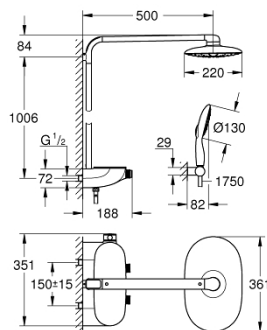

## 26 361 000 RAINSHOWER SYSTEM SMARTCONTROL MONO 360 SHOWER SYSTEM WITH SAFETY MIXER FOR WALL MOUNTING

### PRODUCT DESCRIPTION

- Colour: chrome
- horizontal 500 mm shower arm
- exposed SmartControl Safety Mixer
- allows change between:
  - head shower Rainshower Mono 360, spray plate chrome
  - spray pattern: GROHE PureRain/GROHE Rain O<sup>2</sup> spray\*
  - Power&Soul 130 hand shower, spray plate white (27 673)
  - hand shower wall holder (27 055)
  - shower hose Silverflex 1750 mm 1/2" x 1/2" (28 388)
- minimum flow rate 10 l/min.
- GROHE DreamSpray - perfect spray pattern
- GROHE LongLife finish
- GROHE CoolTouch - no risk of scalding
- GROHE TurboStat - compact cartridge with wax thermoelement
- GROHE EcoJoy - less water, perfect flow
- GROHE SafeStop - safety button at 38°C
- GROHE SafeStop Plus - optional temperature limiter at 43°C included
- GROHE SmartControl - control the shower with intuitive push/turn button
- GROHE EasyReach shower tray
- GROHE SpeedClean - effortless limescale removal
- Inner WaterGuide - inner insulation for surface protection
- suitable for instantaneous heaters from 18 kW/h
- TwistStop - to prevent hose from twisting

### SPARE PARTS, October 2018 – now

- 1: Thermostatic compact cartridge 1/2" (Spare part-nr. 47439000)
  - 2: Cartridge (Spare part-nr. 48297000)
  - 3: Non-return valve (Spare part-nr. 4901000M)
  - 4: Non-return valve (Spare part-nr. 08565000)
  - 5: Dirt strainer (Spare part-nr. 0700200M)
  - 6: Cover (Spare part-nr. 48482000)
  - 7: Socket Spanner (Spare part-nr. 49059000)\*
  - 8: GROHE TurboStat cartridge 1/2" (Spare part-nr. 47175000)\*
  - 9: Compensation disc (Spare part-nr. 26385000)\*
  - 10: Shower system pipe for retrofitting (Spare part-nr. 48349000)\*
  - 11: Shower system pipe for retrofitting (Spare part-nr. 48350000)\*
- \* Optional accessories