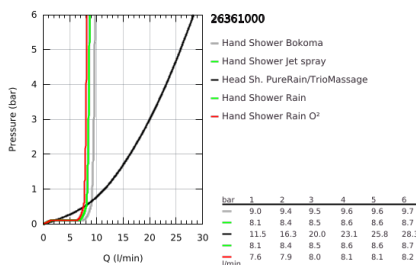

## 26 361 000 RAINSHOWER SYSTEM SMARTCONTROL MONO 360 SHOWER SYSTEM WITH SAFETY MIXER FOR WALL MOUNTING

### PRODUCT DESCRIPTION

- Colour: chrome
- horizontal 500 mm shower arm
- exposed SmartControl Safety Mixer
- allows change between:
  - head shower Rainshower Mono 360, spray plate chrome
  - spray pattern: GROHE PureRain/GROHE Rain O<sup>2</sup> spray\*
  - Power&Soul 130 hand shower, spray plate white (27 673)
  - hand shower wall holder (27 055)
  - shower hose Silverflex 1750 mm 1/2" x 1/2" (28 388)
- minimum flow rate 10 l/min.
- GROHE DreamSpray - perfect spray pattern
- GROHE LongLife finish
- GROHE CoolTouch - no risk of scalding
- GROHE TurboStat - compact cartridge with wax thermoelement
- GROHE EcoJoy - less water, perfect flow
- GROHE SafeStop - safety button at 38°C
- GROHE SafeStop Plus - optional temperature limiter at 43°C included
- GROHE SmartControl - control the shower with intuitive push/turn button
- GROHE EasyReach shower tray
- GROHE SpeedClean - effortless limescale removal
- Inner WaterGuide - inner insulation for surface protection
- suitable for instantaneous heaters from 18 kW/h
- TwistStop - to prevent hose from twisting