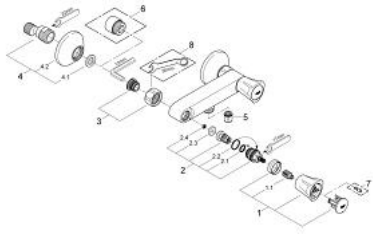

26 330 001 **COSTA L SHOWER MIXER 1/2"**

PRODUCT DESCRIPTION

- Colour: chrome
- wall mounted
- metal handles
- heat insulated
- screwable
- GROHE Long-Life headpart
- shower connection 1/2"
- S-unions
- GROHE LongLife finish

26 330 001 **COSTA L SHOWER MIXER 1/2"**

SPARE PARTS, June 2007 – now

- 1: Handle (Spare part-nr. 45994000)
 - 1.1: Snap insert (Spare part-nr. 0538600M)
 - 2: Headpart 1/2" (Spare part-nr. 07146000)
 - 2.1: Sealing washer $\varnothing 6 \times \varnothing 2$ (Spare part-nr. 0128300M)
 - 2.2: O-ring $\varnothing 18,2 \times \varnothing 1,7$ (Spare part-nr. 0392400M)
 - 2.3: Seal (Spare part-nr. 0529100M)
 - 3: Screw connection 1/2" (Spare part-nr. 45044000)
 - 4: S-union (Spare part-nr. 12075000)
 - 4.1: Seal (Spare part-nr. 0138600M)
 - 4.2: Escutcheon (Spare part-nr. 0221000M)
 - 5: Non-return valve (Spare part-nr. 08565000)
 - 6: Extension 3/4", 20 mm (Spare part-nr. 0713000M)*
 - 7: Screw for Costa/Avina products (Spare part-nr. 48013000)*
 - 8: Special spanner (Spare part-nr. 19377000)*
- * Optional accessories