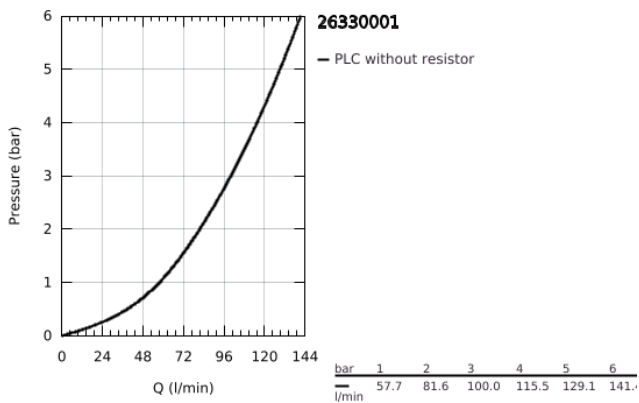

26 330 001 **COSTA L SHOWER MIXER 1/2"**

PRODUCT DESCRIPTION

- Colour: chrome
- wall mounted
- metal handles
- heat insulated
- screwable
- GROHE Long-Life headpart
- shower connection 1/2"
- S-unions
- GROHE LongLife finish

26 330 001 **COSTA L SHOWER MIXER 1/2"**

SPARE PARTS, June 2007 – now

- 1: Handle (Spare part-nr. 45994000)
 - 1.1: Snap insert (Spare part-nr. 0538600M)
 - 2: Headpart 1/2" (Spare part-nr. 07146000)
 - 2.1: Sealing washer $\varnothing 6 \times \varnothing 2$ (Spare part-nr. 0128300M)
 - 2.2: O-ring $\varnothing 18,2 \times \varnothing 1,7$ (Spare part-nr. 0392400M)
 - 2.3: Seal (Spare part-nr. 0529100M)
 - 3: Screw connection 1/2" (Spare part-nr. 45044000)
 - 4: S-union (Spare part-nr. 12075000)
 - 4.1: Seal (Spare part-nr. 0138600M)
 - 4.2: Escutcheon (Spare part-nr. 0221000M)
 - 5: Non-return valve (Spare part-nr. 08565000)
 - 6: Extension 3/4", 20 mm (Spare part-nr. 0713000M)*
 - 7: Screw for Costa/Avina products (Spare part-nr. 48013000)*
 - 8: Special spanner (Spare part-nr. 19377000)*
- * Optional accessories