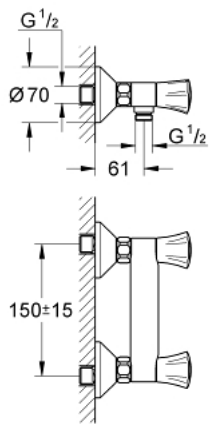

26 330 001 **COSTA L SHOWER MIXER 1/2"**

PRODUCT DESCRIPTION

- Colour: chrome
- wall mounted
- metal handles
- heat insulated
- screwable
- GROHE Long-Life headpart
- shower connection 1/2"
- S-unions
- GROHE LongLife finish

26 330 001 **COSTA L SHOWER MIXER 1/2"**

SPARE PARTS, June 2007 – now

- 1: Handle (Spare part-nr. 45994000)
 - 1.1: Snap insert (Spare part-nr. 0538600M)
 - 2: Headpart 1/2" (Spare part-nr. 07146000)
 - 2.1: Sealing washer $\varnothing 6 \times \varnothing 2$ (Spare part-nr. 0128300M)
 - 2.2: O-ring $\varnothing 18,2 \times \varnothing 1,7$ (Spare part-nr. 0392400M)
 - 2.3: Seal (Spare part-nr. 0529100M)
 - 3: Screw connection 1/2" (Spare part-nr. 45044000)
 - 4: S-union (Spare part-nr. 12075000)
 - 4.1: Seal (Spare part-nr. 0138600M)
 - 4.2: Escutcheon (Spare part-nr. 0221000M)
 - 5: Non-return valve (Spare part-nr. 08565000)
 - 6: Extension 3/4", 20 mm (Spare part-nr. 0713000M)*
 - 7: Screw for Costa/Avina products (Spare part-nr. 48013000)*
 - 8: Special spanner (Spare part-nr. 19377000)*
- * Optional accessories