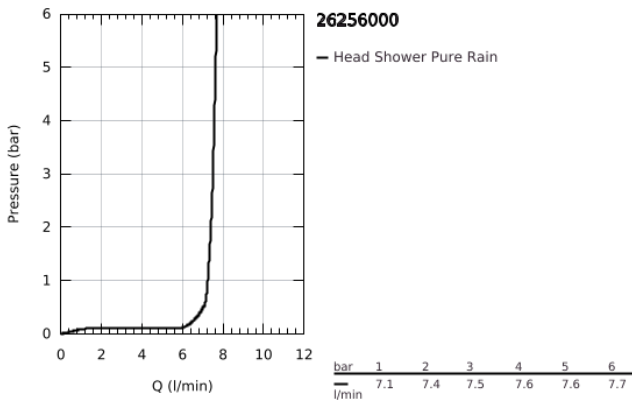

26 256 000 **RAINSHOWER COSMOPOLITAN 400 HEAD SHOWER SET CEILING 142 MM, 1 SPRAY**

PRODUCT DESCRIPTION

- Colour: chrome
- head shower Rainshower Cosmopolitan 400 (28 778)
- spray pattern: Rain
- maximum flow rate (at 3 bar): 7.5 l/min
- Rainshower shower arm ceiling 142 mm (28 724)
- GROHE DreamSpray - perfect spray pattern
- GROHE LongLife finish
- GROHE SpeedClean - effortless limescale removal
- suitable for instantaneous heater

26 256 000 **RAINSHOWER COSMOPOLITAN 400 HEAD SHOWER SET CEILING 142 MM, 1
SPRAY**

SPARE PARTS, August 2015 – now

1: Inlet valve assembly (Spare part-nr. 45933000)

2: Escutcheon (Spare part-nr. 11741000)