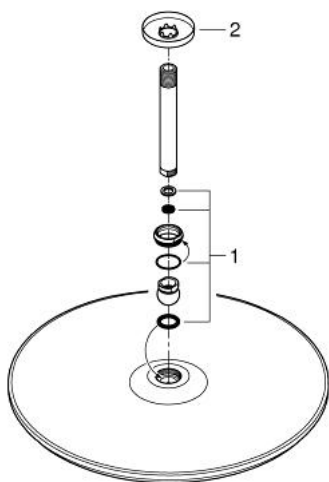

26 256 000 **RAINSHOWER COSMOPOLITAN 400 HEAD SHOWER SET CEILING 142 MM, 1 SPRAY**

PRODUCT DESCRIPTION

- Colour: chrome
- head shower Rainshower Cosmopolitan 400 (28 778)
- spray pattern: Rain
- maximum flow rate (at 3 bar): 7.5 l/min
- Rainshower shower arm ceiling 142 mm (28 724)
- GROHE DreamSpray - perfect spray pattern
- GROHE LongLife finish
- GROHE SpeedClean - effortless limescale removal
- suitable for instantaneous heater

26 256 000 **RAINSHOWER COSMOPOLITAN 400 HEAD SHOWER SET CEILING 142 MM, 1
SPRAY**

SPARE PARTS, August 2015 – now

1: Inlet valve assembly (Spare part-nr. 45933000)

2: Escutcheon (Spare part-nr. 11741000)