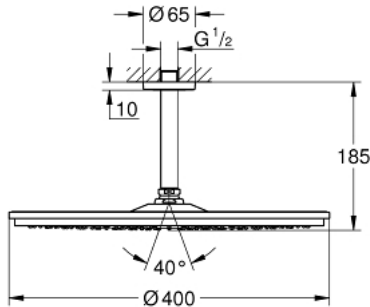

26 256 000 **RAINSHOWER COSMOPOLITAN 400 HEAD SHOWER SET CEILING 142 MM, 1 SPRAY**

PRODUCT DESCRIPTION

- Colour: chrome
- head shower Rainshower Cosmopolitan 400 (28 778)
- spray pattern: Rain
- maximum flow rate (at 3 bar): 7.5 l/min
- Rainshower shower arm ceiling 142 mm (28 724)
- GROHE DreamSpray - perfect spray pattern
- GROHE LongLife finish
- GROHE SpeedClean - effortless limescale removal
- suitable for instantaneous heater

26 256 000 **RAINSHOWER COSMOPOLITAN 400 HEAD SHOWER SET CEILING 142 MM, 1
SPRAY**

SPARE PARTS, August 2015 – now

1: Inlet valve assembly (Spare part-nr. 45933000)

2: Escutcheon (Spare part-nr. 11741000)