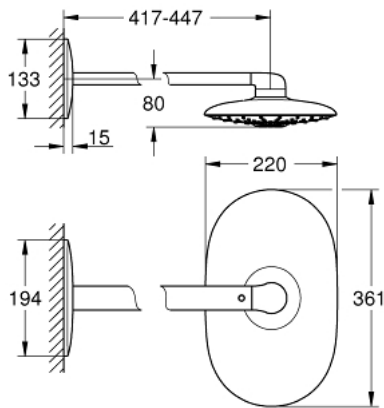

## 26 254 LS0 RAINSHOWER DUO 360 HEAD SHOWER SET 450 MM, 2 SPRAYS

### PRODUCT DESCRIPTION

- Colour: moon white
- head shower Rainshower Duo 360, spray plate white
- spray patterns: GROHE PureRain/GROHE Rain O<sup>2</sup> spray\* and TrioMassage
- maximum flow rate (at 3 bar): 40 l/min
- horizontal 450 mm shower arm
- GROHE DreamSpray - perfect spray pattern
- GROHE LongLife finish
- GROHE SpeedClean - effortless limescale removal
- Inner WaterGuide - inner insulation for surface protection
- requires rough-in set 26 264 – to be ordered separately
- GROHE LongLife finish