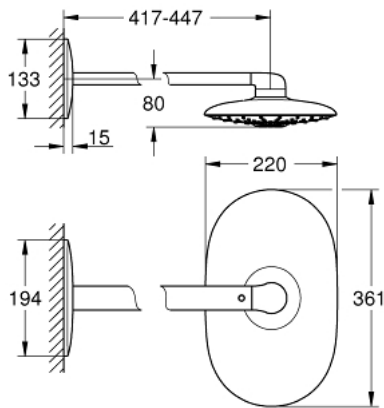

26 254 000 RAINSHOWER DUO 360 HEAD SHOWER SET 450 MM, 2 SPRAYS

PRODUCT DESCRIPTION

- Colour: chrome
- head shower Rainshower Duo 360, spray plate chrome
- spray patterns: GROHE PureRain/GROHE Rain O² spray* and TrioMassage
- maximum flow rate (at 3 bar): 40 l/min
- horizontal 450 mm shower arm
- GROHE DreamSpray - perfect spray pattern
- GROHE LongLife finish
- GROHE SpeedClean - effortless limescale removal
- Inner WaterGuide - inner insulation for surface protection
- requires rough-in set 26 264 – to be ordered separately

26 254 000 **RAINSHOWER DUO 360 HEAD SHOWER SET 450 MM, 2 SPRAYS**

SPARE PARTS, July 2014 – now

1: Spray face (Spare part-nr. 48348000)