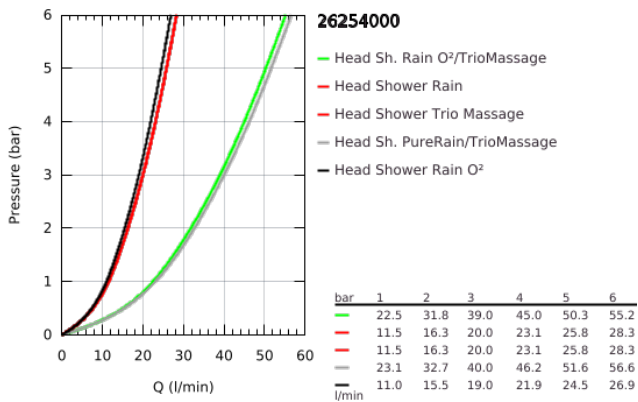

26 254 000 RAINSHOWER DUO 360 HEAD SHOWER SET 450 MM, 2 SPRAYS

PRODUCT DESCRIPTION

- Colour: chrome
- head shower Rainshower Duo 360, spray plate chrome
- spray patterns: GROHE PureRain/GROHE Rain O² spray* and TrioMassage
- maximum flow rate (at 3 bar): 40 l/min
- horizontal 450 mm shower arm
- GROHE DreamSpray - perfect spray pattern
- GROHE LongLife finish
- GROHE SpeedClean - effortless limescale removal
- Inner WaterGuide - inner insulation for surface protection
- requires rough-in set 26 264 – to be ordered separately

26 254 000 **RAINSHOWER DUO 360 HEAD SHOWER SET 450 MM, 2 SPRAYS**

SPARE PARTS, July 2014 – now

1: Spray face (Spare part-nr. 48348000)