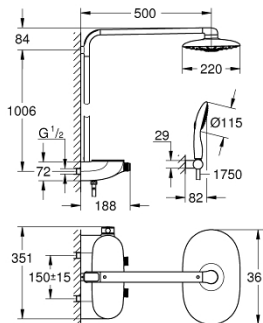

26 250 LS0 RAINSHOWER SYSTEM SMARTCONTROL DUO 360 SHOWER SYSTEM WITH SAFETY MIXER FOR WALL MOUNTING

PRODUCT DESCRIPTION

- Colour: moon white/chrome
- horizontal 500 mm shower arm
- exposed SmartControl Safety Mixer
- allows change between:
  - head shower Rainshower Duo 360, spray plate white
  - spray patterns: GROHE PureRain/GROHE Rain O² spray* and TrioMassage
- Power&Soul 115 hand shower, spray plate white (27 671)
  - hand shower wall holder (27 055)
  - shower hose Silverflex 1750 mm 1/2" x 1/2" (28 388)
  - minimum flow rate 10 l/min.
  - GROHE DreamSpray - perfect spray pattern
  - GROHE LongLife finish
  - GROHE CoolTouch - no risk of scalding
  - GROHE TurboStat - compact cartridge with wax thermoelement
  - GROHE EcoJoy - less water, perfect flow
  - GROHE SafeStop - safety button at 38°C
  - GROHE SafeStop Plus - optional temperature limiter at 43°C included
  - GROHE SmartControl - control the shower with intuitive push/turn button
  - GROHE EasyReach shower tray
  - GROHE SpeedClean - effortless limescale removal
  - Inner WaterGuide - inner insulation for surface protection
  - suitable for instantaneous heaters from 18 kW/h
  - TwistStop - to prevent hose from twisting
  - GROHE LongLife finish