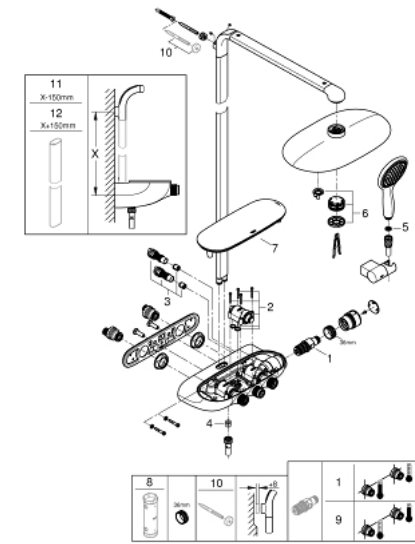

26 250 LS0 RAINSHOWER SYSTEM SMARTCONTROL DUO 360 SHOWER SYSTEM WITH SAFETY MIXER FOR WALL MOUNTING

SPARE PARTS, October 2018 – now

1. 1: Thermostatic compact cartridge 1/2" (Spare part-nr. 47439000)
  2. 2: Cartridge (Spare part-nr. 48297000)
  3. 3: Non-return valve (Spare part-nr. 4901000M)
  4. 4: Non-return valve (Spare part-nr. 08565000)
  5. 5: Dirt strainer (Spare part-nr. 0700200M)
  6. 6: Spray face (Spare part-nr. 48348000)
  7. 7: Cover (Spare part-nr. 48482000)
  8. 8: Socket Spanner (Spare part-nr. 49059000)*
  9. 9: GROHE TurboStat cartridge 1/2" (Spare part-nr. 47175000)*
  10. 10: Compensation disc (Spare part-nr. 26385000)*
  11. 11: Shower system pipe for retrofitting (Spare part-nr. 48349000)*
  12. 12: Shower system pipe for retrofitting (Spare part-nr. 48350000)*
2. Optional accessories