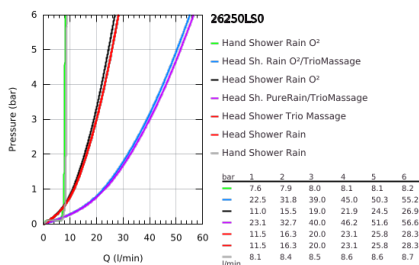

26 250 LS0 RAINSHOWER SYSTEM SMARTCONTROL DUO 360 SHOWER SYSTEM WITH SAFETY MIXER FOR WALL MOUNTING

PRODUCT DESCRIPTION

- Colour: moon white/chrome
- horizontal 500 mm shower arm
- exposed SmartControl Safety Mixer
- allows change between:
 - head shower Rainshower Duo 360, spray plate white
 - spray patterns: GROHE PureRain/GROHE Rain O² spray* and TrioMassage
- Power&Soul 115 hand shower, spray plate white (27 671)
 - hand shower wall holder (27 055)
 - shower hose Silverflex 1750 mm 1/2" x 1/2" (28 388)
 - minimum flow rate 10 l/min.
 - GROHE DreamSpray - perfect spray pattern
 - GROHE LongLife finish
 - GROHE CoolTouch - no risk of scalding
 - GROHE TurboStat - compact cartridge with wax thermoelement
 - GROHE EcoJoy - less water, perfect flow
 - GROHE SafeStop - safety button at 38°C
 - GROHE SafeStop Plus - optional temperature limiter at 43°C included
 - GROHE SmartControl - control the shower with intuitive push/turn button
 - GROHE EasyReach shower tray
 - GROHE SpeedClean - effortless limescale removal
 - Inner WaterGuide - inner insulation for surface protection
 - suitable for instantaneous heaters from 18 kW/h
 - TwistStop - to prevent hose from twisting
 - GROHE LongLife finish