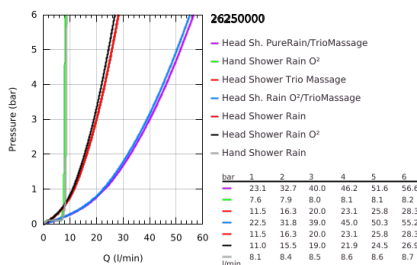

## 26 250 000 RAINSHOWER SYSTEM SMARTCONTROL DUO 360 SHOWER SYSTEM WITH SAFETY MIXER FOR WALL MOUNTING

### PRODUCT DESCRIPTION

- Colour: chrome
- horizontal 500 mm shower arm
- exposed SmartControl Safety Mixer
- head shower Rainshower Duo 360, spray plate chrome
- spray patterns: GROHE PureRain/GROHE Rain O<sup>2</sup> spray\* and TrioMassage
- Power&Soul 115 hand shower, spray plate white (27 671)
- hand shower wall holder (27 055)
- shower hose Silverflex 1750 mm 1/2" x 1/2" (28 388)
- minimum flow rate 10 l/min.
- GROHE DreamSpray - perfect spray pattern
- GROHE LongLife finish
- GROHE CoolTouch - no risk of scalding
- GROHE TurboStat - compact cartridge with wax thermoelement
- GROHE SafeStop - safety button at 38°C
- GROHE SafeStop Plus - optional temperature limiter at 43°C included
- GROHE SmartControl - control the shower with intuitive push/turn button
- GROHE EasyReach shower tray
- GROHE SpeedClean - effortless limescale removal
- Inner WaterGuide - inner insulation for surface protection
- suitable for instantaneous heaters from 18 kW/h
- TwistStop - to prevent hose from twisting