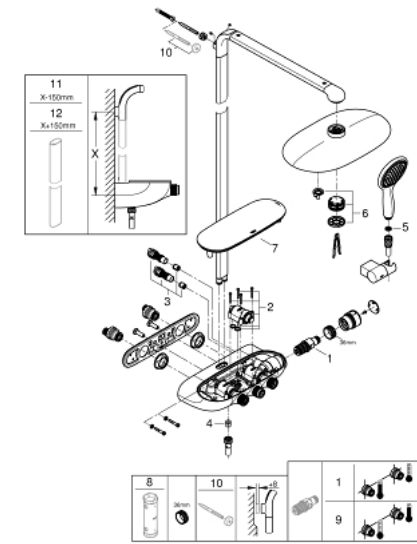

## 26 250 000 RAINSHOWER SYSTEM SMARTCONTROL DUO 360 SHOWER SYSTEM WITH SAFETY MIXER FOR WALL MOUNTING

### PRODUCT DESCRIPTION

- Colour: chrome
- horizontal 500 mm shower arm
- exposed SmartControl Safety Mixer
- head shower Rainshower Duo 360, spray plate chrome
- spray patterns: GROHE PureRain/GROHE Rain O<sup>2</sup> spray\* and TrioMassage
- Power&Soul 115 hand shower, spray plate white (27 671)
- hand shower wall holder (27 055)
- shower hose Silverflex 1750 mm 1/2" x 1/2" (28 388)
- minimum flow rate 10 l/min.
- GROHE DreamSpray - perfect spray pattern
- GROHE LongLife finish
- GROHE CoolTouch - no risk of scalding
- GROHE TurboStat - compact cartridge with wax thermoelement
- GROHE SafeStop - safety button at 38°C
- GROHE SafeStop Plus - optional temperature limiter at 43°C included
- GROHE SmartControl - control the shower with intuitive push/turn button
- GROHE EasyReach shower tray
- GROHE SpeedClean - effortless limescale removal
- Inner WaterGuide - inner insulation for surface protection
- suitable for instantaneous heaters from 18 kW/h
- TwistStop - to prevent hose from twisting

### SPARE PARTS, October 2018 – now

- 1: Thermostatic compact cartridge 1/2" (Spare part-nr. 47439000)
  - 2: Cartridge (Spare part-nr. 48297000)
  - 3: Non-return valve (Spare part-nr. 4901000M)
  - 4: Non-return valve (Spare part-nr. 08565000)
  - 5: Dirt strainer (Spare part-nr. 0700200M)
  - 6: Spray face (Spare part-nr. 48348000)
  - 7: Cover (Spare part-nr. 48482000)
  - 8: Socket Spanner (Spare part-nr. 49059000)\*
  - 9: GROHE TurboStat cartridge 1/2" (Spare part-nr. 47175000)\*
  - 10: Compensation disc (Spare part-nr. 26385000)\*
  - 11: Shower system pipe for retrofitting (Spare part-nr. 48349000)\*
  - 12: Shower system pipe for retrofitting (Spare part-nr. 48350000)\*
- \* Optional accessories