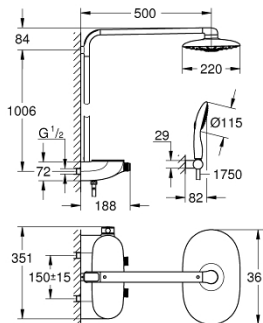

### PRODUCT DESCRIPTION

- Colour: chrome
- horizontal 500 mm shower arm
- exposed SmartControl Safety Mixer
- head shower Rainshower Duo 360, spray plate chrome
- spray patterns: GROHE PureRain/GROHE Rain O<sup>2</sup> spray\* and TrioMassage
- Power&Soul 115 hand shower, spray plate white (27 671)
- hand shower wall holder (27 055)
- shower hose Silverflex 1750 mm 1/2" x 1/2" (28 388)
- minimum flow rate 10 l/min.
- GROHE DreamSpray - perfect spray pattern
- GROHE LongLife finish
- GROHE CoolTouch - no risk of scalding
- GROHE TurboStat - compact cartridge with wax thermoelement
- GROHE SafeStop - safety button at 38°C
- GROHE SafeStop Plus - optional temperature limiter at 43°C included
- GROHE SmartControl - control the shower with intuitive push/turn button
- GROHE EasyReach shower tray
- GROHE SpeedClean - effortless limescale removal
- Inner WaterGuide - inner insulation for surface protection
- suitable for instantaneous heaters from 18 kW/h
- TwistStop - to prevent hose from twisting

### SPARE PARTS, October 2018 – now

- 1: Thermostatic compact cartridge 1/2" (Spare part-nr. 47439000)
  - 2: Cartridge (Spare part-nr. 48297000)
  - 3: Non-return valve (Spare part-nr. 4901000M)
  - 4: Non-return valve (Spare part-nr. 08565000)
  - 5: Dirt strainer (Spare part-nr. 0700200M)
  - 6: Spray face (Spare part-nr. 48348000)
  - 7: Cover (Spare part-nr. 48482000)
  - 8: Socket Spanner (Spare part-nr. 49059000)\*
  - 9: GROHE TurboStat cartridge 1/2" (Spare part-nr. 47175000)\*
  - 10: Compensation disc (Spare part-nr. 26385000)\*
  - 11: Shower system pipe for retrofitting (Spare part-nr. 48349000)\*
  - 12: Shower system pipe for retrofitting (Spare part-nr. 48350000)\*
- \* Optional accessories