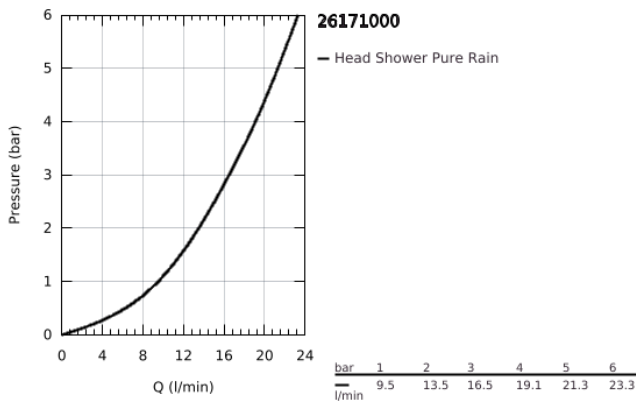

26 171 000 **RAINSHOWER COSMOPOLITAN 210 HEAD SHOWER SET 422 MM, 1 SPRAY**

**PRODUCT DESCRIPTION**

- Colour: chrome
- Rainshower Cosmopolitan 210 metal head shower, spray plate chrome (28 368 000)
- spray pattern: Rain
- maximum flow rate (at 3 bar): 16.5 l/min
- Rainshower shower arm 422 mm, escutcheon chrome (26 146)
- GROHE DreamSpray - perfect spray pattern
- GROHE LongLife finish
- GROHE SpeedClean - effortless limescale removal

26 171 000 **RAINSHOWER COSMOPOLITAN 210 HEAD SHOWER SET 422 MM, 1 SPRAY**

**SPARE PARTS**, September 2013 – now

1: Inlet valve assembly (Spare part-nr. 45933000)