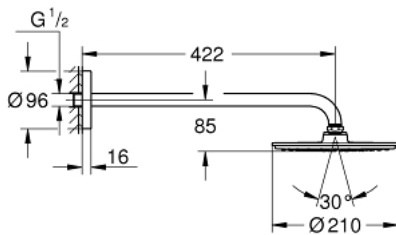

26 171 000 **RAINSHOWER COSMOPOLITAN 210 HEAD SHOWER SET 422 MM, 1 SPRAY**

**PRODUCT DESCRIPTION**

- Colour: chrome
- Rainshower Cosmopolitan 210 metal head shower, spray plate chrome (28 368 000)
- spray pattern: Rain
- maximum flow rate (at 3 bar): 16.5 l/min
- Rainshower shower arm 422 mm, escutcheon chrome (26 146)
- GROHE DreamSpray - perfect spray pattern
- GROHE LongLife finish
- GROHE SpeedClean - effortless limescale removal

26 171 000 **RAINSHOWER COSMOPOLITAN 210 HEAD SHOWER SET 422 MM, 1 SPRAY**

**SPARE PARTS**, September 2013 – now

1: Inlet valve assembly (Spare part-nr. 45933000)