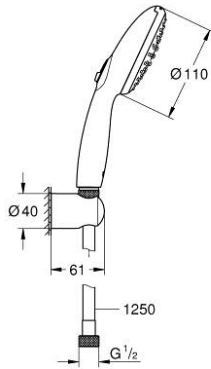

## 26 164 243 3 TEMPESTA 110 WALL HOLDER SET 2 SPRAYS (RAIN, JET)

### PRODUCT DESCRIPTION

- Colour: matte black
- consisting of:
  - hand shower Tempesta 110 (26 161)
  - maximum flow rate (at 3 bar): 7.4 l/min
  - wall shower holder Tempesta, non-adjustable (28 605)
  - shower hose 1500 mm 1/2" x 1/2" (28 364)
- GROHE EcoJoy - less water, perfect flow
- GROHE SmartSwitch - easily rotate the dial to enjoy your preferred spray option
- GROHE DreamSpray - perfect spray pattern
- GROHE SpeedClean - effortless limescale removal
- Inner WaterGuide - inner insulation for surface protection
- ShockProof silicone ring prevents damages caused by shower falling
- minimum pressure 1.0 bar
- suitable for instantaneous heater
- professional edition