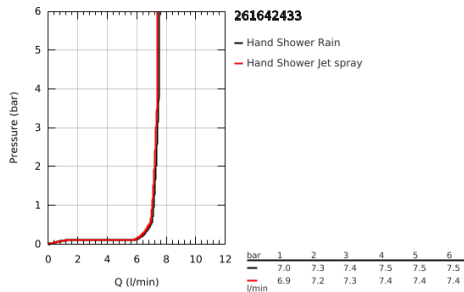

## 26 164 243 3 TEMPESTA 110 WALL HOLDER SET 2 SPRAYS (RAIN, JET)

### PRODUCT DESCRIPTION

- Colour: matte black
- consisting of:
  - hand shower Tempesta 110 (26 161)
  - maximum flow rate (at 3 bar): 7.4 l/min
  - wall shower holder Tempesta, non-adjustable (28 605)
  - shower hose 1500 mm 1/2" x 1/2" (28 364)
- GROHE EcoJoy - less water, perfect flow
- GROHE SmartSwitch - easily rotate the dial to enjoy your preferred spray option
- GROHE DreamSpray - perfect spray pattern
- GROHE SpeedClean - effortless limescale removal
- Inner WaterGuide - inner insulation for surface protection
- ShockProof silicone ring prevents damages caused by shower falling
- minimum pressure 1.0 bar
- suitable for instantaneous heater
- professional edition