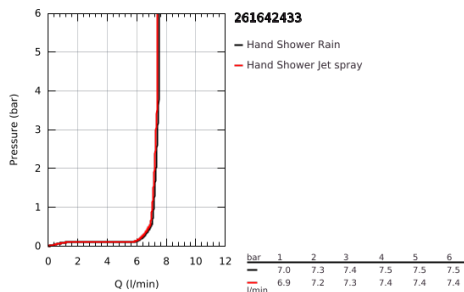

26 164 243 3 TEMPESTA 110 WALL HOLDER SET 2 SPRAYS (RAIN, JET)

PRODUCT DESCRIPTION

- Colour: matte black
- consisting of:
 - hand shower Tempesta 110 (26 161)
 - maximum flow rate (at 3 bar): 7.4 l/min
 - wall shower holder Tempesta, non-adjustable (28 605)
 - shower hose 1250 mm 1/2" x 1/2" (28 362 KF1)
- GROHE EcoJoy - less water, perfect flow
- GROHE SmartSwitch - easily rotate the dial to enjoy your preferred spray option
- GROHE DreamSpray - perfect spray pattern
- GROHE SpeedClean - effortless limescale removal
- Inner WaterGuide - inner insulation for surface protection
- ShockProof silicone ring prevents damages caused by shower falling
- minimum pressure 1.0 bar
- suitable for instantaneous heater
- professional edition