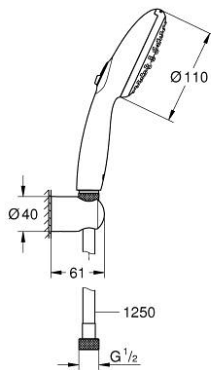

26 164 243 3 TEMPESTA 110 WALL HOLDER SET 2 SPRAYS (RAIN, JET)

PRODUCT DESCRIPTION

- Colour: matte black
- consisting of:
 - hand shower Tempesta 110 (26 161)
 - maximum flow rate (at 3 bar): 7.4 l/min
 - wall shower holder Tempesta, non-adjustable (28 605)
 - shower hose 1250 mm 1/2" x 1/2" (28 362 KF1)
- GROHE EcoJoy - less water, perfect flow
- GROHE SmartSwitch - easily rotate the dial to enjoy your preferred spray option
- GROHE DreamSpray - perfect spray pattern
- GROHE SpeedClean - effortless limescale removal
- Inner WaterGuide - inner insulation for surface protection
- ShockProof silicone ring prevents damages caused by shower falling
- minimum pressure 1.0 bar
- suitable for instantaneous heater
- professional edition

26 164 243 3 **TEMPESTA 110 WALL HOLDER SET 2 SPRAYS (RAIN, JET)**

SPARE PARTS, February 2023 – now

1: Dirt strainer (Spare part-nr. 0700200M)