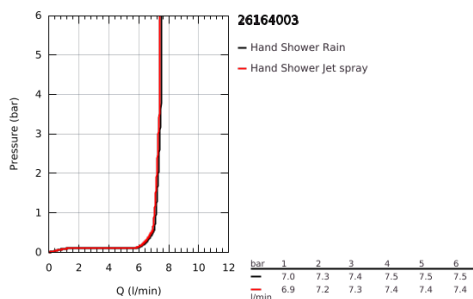

26 164 003 TEMPESTA 110 WALL HOLDER SET 2 SPRAYS (RAIN, JET)

PRODUCT DESCRIPTION

- Colour: chrome
- consisting of:
 - hand shower Tempesta 110 (26 161)
 - maximum flow rate (at 3 bar): 7.4 l/min
 - wall shower holder Tempesta, non-adjustable (28 605)
 - Relaxaflex hose 1250 mm 1/2" x 1/2" (28 150)
 - GROHE EcoJoy - less water, perfect flow
 - GROHE SmartSwitch - easily rotate the dial to enjoy your preferred spray option
 - GROHE DreamSpray - perfect spray pattern
 - GROHE LongLife finish
 - GROHE SpeedClean - effortless limescale removal
 - Inner WaterGuide - inner insulation for surface protection
 - ShockProof silicone ring prevents damages caused by shower falling
 - minimum pressure 1.0 bar
 - suitable for instantaneous heater
 - professional edition