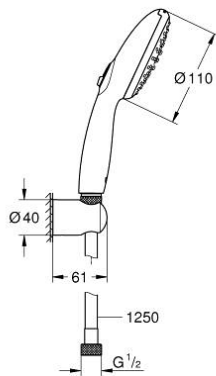

26 164 003 TEMPESTA 110 WALL HOLDER SET 2 SPRAYS (RAIN, JET)

PRODUCT DESCRIPTION

- Colour: chrome
- consisting of:
 - hand shower Tempesta 110 (26 161)
 - maximum flow rate (at 3 bar): 7.4 l/min
 - wall shower holder Tempesta, non-adjustable (28 605)
 - Relaxaflex hose 1250 mm 1/2" x 1/2" (28 150)
 - GROHE EcoJoy - less water, perfect flow
 - GROHE SmartSwitch - easily rotate the dial to enjoy your preferred spray option
 - GROHE DreamSpray - perfect spray pattern
 - GROHE LongLife finish
 - GROHE SpeedClean - effortless limescale removal
 - Inner WaterGuide - inner insulation for surface protection
 - ShockProof silicone ring prevents damages caused by shower falling
 - minimum pressure 1.0 bar
 - suitable for instantaneous heater
 - professional edition

26 164 003 **TEMPESTA 110 WALL HOLDER SET 2 SPRAYS (RAIN, JET)**

SPARE PARTS, November 2021 – now

1: Dirt strainer (Spare part-nr. 0700200M)