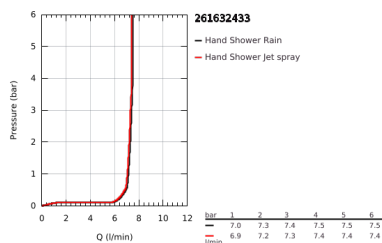

26 163 243 3 TEMPESTA 110 SHOWER RAIL SET 2 SPRAYS (RAIN, JET)

PRODUCT DESCRIPTION

- Colour: matte black
- hand shower Tempesta 110 (26 161)
- maximum flow rate (at 3 bar): 7.4 l/min
- shower rail, 900 mm (27 524)
- shower hose 1750 mm 1/2" x 1/2" (28 388)
- GROHE EcoJoy - less water, perfect flow
- GROHE SmartSwitch - easily rotate the dial to enjoy your preferred spray option
- GROHE DreamSpray - perfect spray pattern
- Flexible Installation - 1 adjustable bracket for existing drill holes
- adjustable rail holder (turn and glide shower holder)
- GROHE SpeedClean - effortless limescale removal
- Inner WaterGuide - inner insulation for surface protection
- ShockProof silicone ring prevents damages caused by shower falling
- suitable for instantaneous heater
- professional edition