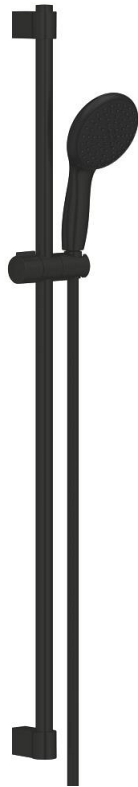

26 163 243 3 TEMPESTA 110 SHOWER RAIL SET 2 SPRAYS (RAIN, JET)

PRODUCT DESCRIPTION

- Colour: matte black
- hand shower Tempesta 110 (26 161)
- maximum flow rate (at 3 bar): 7.4 l/min
- shower rail, 900 mm (27 524)
- shower hose 1750 mm 1/2" x 1/2" (28 388)
- GROHE EcoJoy - less water, perfect flow
- GROHE SmartSwitch - easily rotate the dial to enjoy your preferred spray option
- GROHE DreamSpray - perfect spray pattern
- Flexible Installation - 1 adjustable bracket for existing drill holes
- adjustable rail holder (turn and glide shower holder)
- GROHE SpeedClean - effortless limescale removal
- Inner WaterGuide - inner insulation for surface protection
- ShockProof silicone ring prevents damages caused by shower falling
- suitable for instantaneous heater
- professional edition

26 163 243 3 TEMPESTA 110 SHOWER RAIL SET 2 SPRAYS (RAIN, JET)

SPARE PARTS, February 2023 – now

- 1: Shower bar holder (Spare part-nr. 486072430)
 - 2: Glider (Spare part-nr. 486092430)
 - 3: Shower bar holder (Spare part-nr. 486082430)
 - 4: Dirt strainer (Spare part-nr. 0700200M)
 - 5: Compensation disc (Spare part-nr. 48543001)*
- * Optional accessories