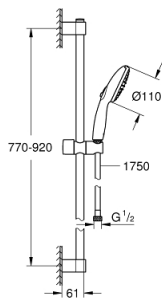

26 163 243 3 TEMPESTA 110 SHOWER RAIL SET 2 SPRAYS (RAIN, JET)

PRODUCT DESCRIPTION

- Colour: matte black
- hand shower Tempesta 110 (26 161)
- maximum flow rate (at 3 bar): 7.4 l/min
- shower rail, 900 mm (27 524)
- shower hose 1750 mm 1/2" x 1/2" (28 388)
- GROHE EcoJoy - less water, perfect flow
- GROHE SmartSwitch - easily rotate the dial to enjoy your preferred spray option
- GROHE DreamSpray - perfect spray pattern
- Flexible Installation - 1 adjustable bracket for existing drill holes
- adjustable rail holder (turn and glide shower holder)
- GROHE SpeedClean - effortless limescale removal
- Inner WaterGuide - inner insulation for surface protection
- ShockProof silicone ring prevents damages caused by shower falling
- suitable for instantaneous heater
- professional edition

26 163 243 3 TEMPESTA 110 SHOWER RAIL SET 2 SPRAYS (RAIN, JET)

SPARE PARTS, February 2023 – now

- 1: Shower bar holder (Spare part-nr. 486072430)
 - 2: Glider (Spare part-nr. 486092430)
 - 3: Shower bar holder (Spare part-nr. 486082430)
 - 4: Dirt strainer (Spare part-nr. 0700200M)
 - 5: Compensation disc (Spare part-nr. 48543001)*
- * Optional accessories