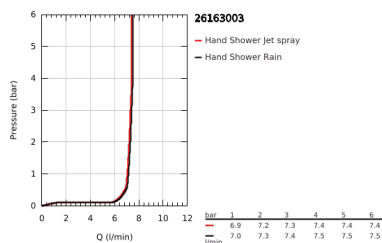

26 163 003 TEMPESTA 110 SHOWER RAIL SET 2 SPRAYS (RAIN, JET)

PRODUCT DESCRIPTION

- Colour: chrome
- hand shower Tempesta 110 (26 161)
- maximum flow rate (at 3 bar): 7.4 l/min
- shower rail, 900 mm (27 524)
- Relaxflex hose 1750 mm 1/2"x1/2" (28 154)
- GROHE EcoJoy - less water, perfect flow
- GROHE SmartSwitch - easily rotate the dial to enjoy your preferred spray option
- GROHE DreamSpray - perfect spray pattern
- GROHE LongLife finish
- Flexible Installation - 1 adjustable bracket for existing drill holes
- adjustable rail holder (turn and glide shower holder)
- GROHE SpeedClean - effortless limescale removal
- Inner WaterGuide - inner insulation for surface protection
- ShockProof silicone ring prevents damages caused by shower falling
- suitable for instantaneous heater
- professional edition