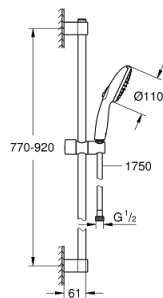

26 163 003 TEMPESTA 110 SHOWER RAIL SET 2 SPRAYS (RAIN, JET)

PRODUCT DESCRIPTION

- Colour: chrome
- hand shower Tempesta 110 (26 161)
- maximum flow rate (at 3 bar): 7.4 l/min
- shower rail, 900 mm (27 524)
- Relaxflex hose 1750 mm 1/2"x1/2" (28 154)
- GROHE EcoJoy - less water, perfect flow
- GROHE SmartSwitch - easily rotate the dial to enjoy your preferred spray option
- GROHE DreamSpray - perfect spray pattern
- GROHE LongLife finish
- Flexible Installation - 1 adjustable bracket for existing drill holes
- adjustable rail holder (turn and glide shower holder)
- GROHE SpeedClean - effortless limescale removal
- Inner WaterGuide - inner insulation for surface protection
- ShockProof silicone ring prevents damages caused by shower falling
- suitable for instantaneous heater
- professional edition

26 163 003 TEMPESTA 110 SHOWER RAIL SET 2 SPRAYS (RAIN, JET)

SPARE PARTS, November 2021 – now

- 1: Shower bar holder (Spare part-nr. 48607000)
 - 2: Glider (Spare part-nr. 48609000)
 - 3: Shower bar holder (Spare part-nr. 48608000)
 - 4: Dirt strainer (Spare part-nr. 0700200M)
 - 5: Compensation disc (Spare part-nr. 48543001)*
- * Optional accessories