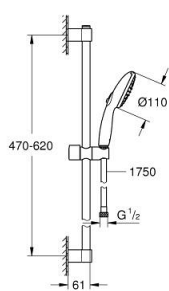

26 162 243 3 TEMPESTA 110 SHOWER RAIL SET 2 SPRAYS (RAIN, JET)

PRODUCT DESCRIPTION

- Colour: matte black
- hand shower Tempesta 110 (26 161)
- maximum flow rate (at 3 bar): 7.4 l/min
- shower rail, 600 mm (27 523)
- shower hose 1750 mm 1/2" x 1/2" (28 388)
- GROHE EcoJoy - less water, perfect flow
- GROHE SmartSwitch - easily rotate the dial to enjoy your preferred spray option
- GROHE DreamSpray - perfect spray pattern
- Flexible Installation - 1 adjustable bracket for existing drill holes
- adjustable rail holder (turn and glide shower holder)
- GROHE SpeedClean - effortless limescale removal
- Inner WaterGuide - inner insulation for surface protection
- ShockProof silicone ring prevents damages caused by shower falling
- suitable for instantaneous heater
- professional edition

26 162 243 3 TEMPESTA 110 SHOWER RAIL SET 2 SPRAYS (RAIN, JET)

SPARE PARTS, February 2023 – now

- 1: Shower bar holder (Spare part-nr. 486072430)
- 2: Glider (Spare part-nr. 486092430)
- 3: Shower bar holder (Spare part-nr. 486082430)
- 4: Dirt strainer (Spare part-nr. 0700200M)
- 5: Compensation disc (Spare part-nr. 48543001)*