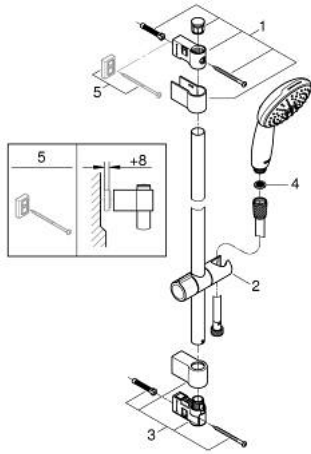

26 162 243 3 TEMPESTA 110 SHOWER RAIL SET 2 SPRAYS (RAIN, JET)

PRODUCT DESCRIPTION

- Colour: matte black
- hand shower Tempesta 110 (26 161)
- maximum flow rate (at 3 bar): 7.4 l/min
- shower rail, 600 mm (27 523)
- shower hose 1750 mm 1/2" x 1/2" (28 388)
- GROHE EcoJoy - less water, perfect flow
- GROHE SmartSwitch - easily rotate the dial to enjoy your preferred spray option
- GROHE DreamSpray - perfect spray pattern
- Flexible Installation - 1 adjustable bracket for existing drill holes
- adjustable rail holder (turn and glide shower holder)
- GROHE SpeedClean - effortless limescale removal
- Inner WaterGuide - inner insulation for surface protection
- ShockProof silicone ring prevents damages caused by shower falling
- suitable for instantaneous heater
- professional edition

26 162 243 3 TEMPESTA 110 SHOWER RAIL SET 2 SPRAYS (RAIN, JET)

SPARE PARTS, February 2023 – now

- 1: Shower bar holder (Spare part-nr. 486072430)
- 2: Glider (Spare part-nr. 486092430)
- 3: Shower bar holder (Spare part-nr. 486082430)
- 4: Dirt strainer (Spare part-nr. 0700200M)
- 5: Compensation disc (Spare part-nr. 48543001)*