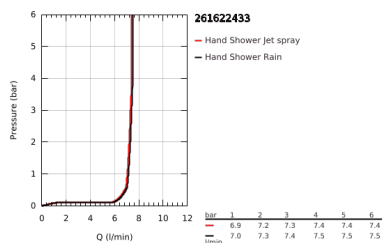

26 162 243 3 TEMPESTA 110 SHOWER RAIL SET 2 SPRAYS (RAIN, JET)

PRODUCT DESCRIPTION

- Colour: matte black
- hand shower Tempesta 110 (26 161)
- maximum flow rate (at 3 bar): 7.4 l/min
- shower rail, 600 mm (27 523)
- shower hose 1750 mm 1/2" x 1/2" (28 388)
- GROHE EcoJoy - less water, perfect flow
- GROHE SmartSwitch - easily rotate the dial to enjoy your preferred spray option
- GROHE DreamSpray - perfect spray pattern
- Flexible Installation - 1 adjustable bracket for existing drill holes
- adjustable rail holder (turn and glide shower holder)
- GROHE SpeedClean - effortless limescale removal
- Inner WaterGuide - inner insulation for surface protection
- ShockProof silicone ring prevents damages caused by shower falling
- suitable for instantaneous heater
- professional edition