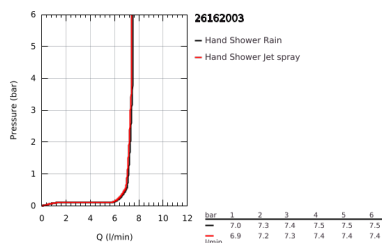

26 162 003 TEMPESTA 110 SHOWER RAIL SET 2 SPRAYS (RAIN, JET)

PRODUCT DESCRIPTION

- Colour: chrome
- hand shower Tempesta 110 (26 161)
- maximum flow rate (at 3 bar): 7.4 l/min
- shower rail, 600 mm (27 523)
- Relaxflex hose 1750 mm 1/2"x1/2" (28 154)
- GROHE EcoJoy - less water, perfect flow
- GROHE SmartSwitch - easily rotate the dial to enjoy your preferred spray option
- GROHE DreamSpray - perfect spray pattern
- GROHE LongLife finish
- Flexible Installation - 1 adjustable bracket for existing drill holes
- adjustable rail holder (turn and glide shower holder)
- GROHE SpeedClean - effortless limescale removal
- Inner WaterGuide - inner insulation for surface protection
- ShockProof silicone ring prevents damages caused by shower falling
- suitable for instantaneous heater
- professional edition