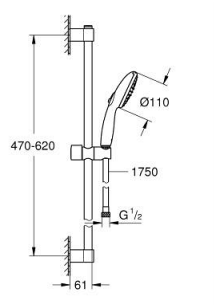

26 162 003 TEMPESTA 110 SHOWER RAIL SET 2 SPRAYS (RAIN, JET)

PRODUCT DESCRIPTION

- Colour: chrome
- hand shower Tempesta 110 (26 161)
- maximum flow rate (at 3 bar): 7.4 l/min
- shower rail, 600 mm (27 523)
- Relaxflex hose 1750 mm 1/2"x1/2" (28 154)
- GROHE EcoJoy - less water, perfect flow
- GROHE SmartSwitch - easily rotate the dial to enjoy your preferred spray option
- GROHE DreamSpray - perfect spray pattern
- GROHE LongLife finish
- Flexible Installation - 1 adjustable bracket for existing drill holes
- adjustable rail holder (turn and glide shower holder)
- GROHE SpeedClean - effortless limescale removal
- Inner WaterGuide - inner insulation for surface protection
- ShockProof silicone ring prevents damages caused by shower falling
- suitable for instantaneous heater
- professional edition

26 162 003 TEMPESTA 110 SHOWER RAIL SET 2 SPRAYS (RAIN, JET)

SPARE PARTS, April 2020 – now

- 1: Shower bar holder (Spare part-nr. 48607000)
 - 2: Glider (Spare part-nr. 48609000)
 - 3: Shower bar holder (Spare part-nr. 48608000)
 - 4: Dirt strainer (Spare part-nr. 0700200M)
 - 5: Compensation disc (Spare part-nr. 48543001)*
- * Optional accessories