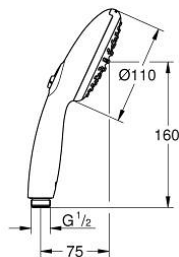

## 26 161 243 3 TEMPESTA 110 HAND SHOWER 2 SPRAYS

### PRODUCT DESCRIPTION

- Colour: matte black
- spray patterns: Rain, Jet
- maximum flow rate (at 3 bar): 7.4 l/min
- GROHE EcoJoy - less water, perfect flow
- GROHE SmartSwitch - easily rotate the dial to enjoy your preferred spray option
- GROHE DreamSpray - perfect spray pattern
- GROHE SpeedClean - effortless limescale removal
- Inner WaterGuide - inner insulation for surface protection
- ShockProof silicone ring prevents damages caused by shower falling
- universal mounting system, fitting all standard shower hoses
- minimum pressure 1.0 bar
- suitable for instantaneous heater
- professional edition

## 26 161 243 3 TEMPESTA 110 HAND SHOWER 2 SPRAYS

**SPARE PARTS**, February 2023 – now

1: Dirt strainer (Spare part-nr. 0700200M)