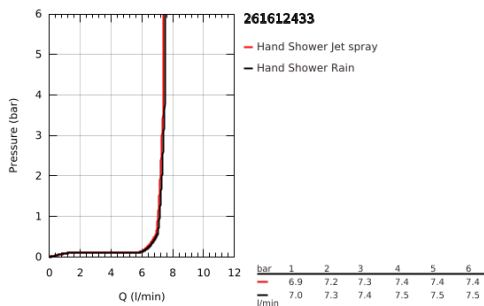

## 26 161 243 3 TEMPESTA 110 HAND SHOWER 2 SPRAYS

### PRODUCT DESCRIPTION

- Colour: matte black
- spray patterns: Rain, Jet
- maximum flow rate (at 3 bar): 7.4 l/min
- GROHE EcoJoy - less water, perfect flow
- GROHE SmartSwitch - easily rotate the dial to enjoy your preferred spray option
- GROHE DreamSpray - perfect spray pattern
- GROHE SpeedClean - effortless limescale removal
- Inner WaterGuide - inner insulation for surface protection
- ShockProof silicone ring prevents damages caused by shower falling
- universal mounting system, fitting all standard shower hoses
- minimum pressure 1.0 bar
- suitable for instantaneous heater
- professional edition