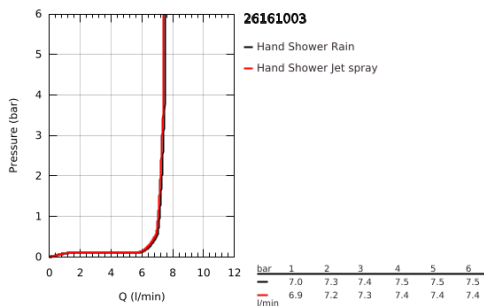

26 161 003 TEMPESTA 110 HAND SHOWER 2 SPRAYS

PRODUCT DESCRIPTION

- Colour: chrome
- spray patterns: Rain, Jet
- maximum flow rate (at 3 bar): 7.4 l/min
- GROHE EcoJoy - less water, perfect flow
- GROHE SmartSwitch - easily rotate the dial to enjoy your preferred spray option
- GROHE DreamSpray - perfect spray pattern
- GROHE LongLife finish
- GROHE SpeedClean - effortless limescale removal
- Inner WaterGuide - inner insulation for surface protection
- ShockProof silicone ring prevents damages caused by shower falling
- universal mounting system, fitting all standard shower hoses
- minimum pressure 1.0 bar
- suitable for instantaneous heater
- professional edition

26 161 003 TEMPESTA 110 HAND SHOWER 2 SPRAYS

SPARE PARTS, April 2020 – now

1: Dirt strainer (Spare part-nr. 0700200M)