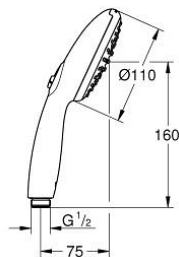

26 161 003 TEMPESTA 110 HAND SHOWER 2 SPRAYS

PRODUCT DESCRIPTION

- Colour: chrome
- spray patterns: Rain, Jet
- maximum flow rate (at 3 bar): 7.4 l/min
- GROHE EcoJoy - less water, perfect flow
- GROHE SmartSwitch - easily rotate the dial to enjoy your preferred spray option
- GROHE DreamSpray - perfect spray pattern
- GROHE LongLife finish
- GROHE SpeedClean - effortless limescale removal
- Inner WaterGuide - inner insulation for surface protection
- ShockProof silicone ring prevents damages caused by shower falling
- universal mounting system, fitting all standard shower hoses
- minimum pressure 1.0 bar
- suitable for instantaneous heater
- professional edition

26 161 003 TEMPESTA 110 HAND SHOWER 2 SPRAYS

SPARE PARTS, April 2020 – now

1: Dirt strainer (Spare part-nr. 0700200M)