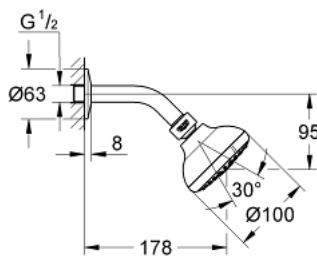

26 088 00F TEMPESTA 100 HEAD SHOWER SET 3 SPRAYS

PRODUCT DESCRIPTION

- Colour: chrome
- spray patterns: GROHE Rain O², Rain, Massage
- maximum flow rate (at 3 bar): 7 l/min
- ball joint ± 15° rotatable
- shower arm with connection thread 1/2"
- escutcheon
- GROHE EcoJoy - less water, perfect flow
- GROHE DreamSpray - perfect spray pattern
- GROHE LongLife finish
- GROHE SpeedClean - effortless limescale removal
- Inner WaterGuide - inner insulation for surface protection
- suitable for instantaneous heater

26 088 00F TEMPESTA 100 HEAD SHOWER SET 3 SPRAYS

SPARE PARTS, October 2018 – now

1: Fibre seal dia. Ø18.5 x Ø12 x 2 (Spare part-nr. 0138900M)

2: Dirt strainer (Spare part-nr. 48007000)