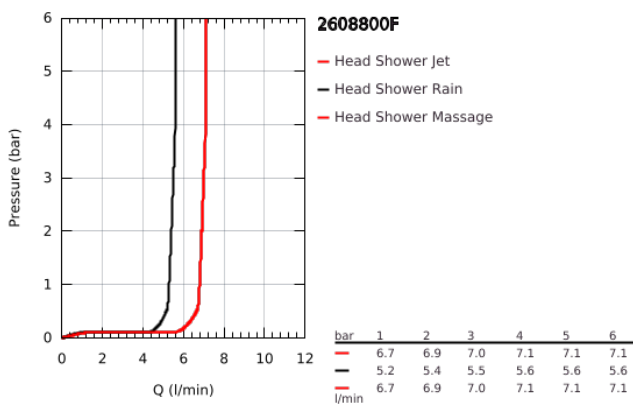

26 088 00F TEMPESTA 100 HEAD SHOWER SET 3 SPRAYS

PRODUCT DESCRIPTION

- Colour: chrome
- spray patterns: GROHE Rain O², Rain, Massage
- maximum flow rate (at 3 bar): 7 l/min
- ball joint ± 15° rotatable
- shower arm with connection thread 1/2"
- escutcheon
- GROHE EcoJoy - less water, perfect flow
- GROHE DreamSpray - perfect spray pattern
- GROHE LongLife finish
- GROHE SpeedClean - effortless limescale removal
- Inner WaterGuide - inner insulation for surface protection
- suitable for instantaneous heater

26 088 00F TEMPESTA 100 HEAD SHOWER SET 3 SPRAYS

SPARE PARTS, October 2018 – now

1: Fibre seal dia. Ø18.5 x Ø12 x 2 (Spare part-nr. 0138900M)

2: Dirt strainer (Spare part-nr. 48007000)