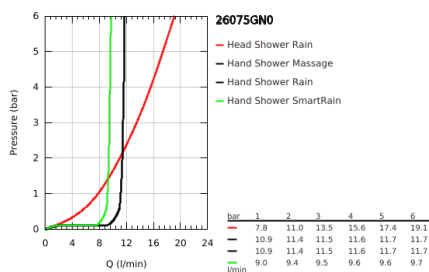

## 26 075 GN0 EUPHORIA SYSTEM 310 SHOWER SYSTEM WITH SAFETY MIXER FOR WALL MOUNTING

### PRODUCT DESCRIPTION

- Colour: brushed cool sunrise
- horizontal swivable 450 mm shower arm
- exposed Safety Mixer with Aquadimmer function
- allows change between:
  - Rainshower Cosmopolitan 310 metal head shower
  - spray pattern: Rain
  - maximum flow rate (at 3 bar): 13.5 l/min
- with ball joint
- rotation angle  $\pm 15^\circ$
- hand shower Euphoria 110 Massage
  - spray patterns: Rain, Massage, SmartRain
  - maximum flow rate (at 3 bar): 11.5 l/min
  - adjustable in height with gliding element
- shower hose Silverflex 1750 mm 1/2" x 1/2" (28 388)
  - maximum flow rate system (at 3 bar): 13.5 l/min
  - minimum flow rate 5 l/min.
- GROHE TurboStat - compact cartridge with wax thermoelement
- GROHE SafeStop - safety button at 38°C
- GROHE SafeStop Plus - optional temperature limiter at 43°C included
- GROHE MetalGrip ergonomically shaped metal handles
- GROHE DreamSpray - perfect spray pattern
- GROHE LongLife finish
- GROHE SprayDimmer - stepless flow rate adjustment
- Inner WaterGuide - inner insulation for surface protection
- GROHE SpeedClean - effortless limescale removal
- TwistStop - to prevent hose from twisting
- suitable for instantaneous heaters from 18 kW/h
- optional upgrade: GROHE EasyReach tray (26 362)