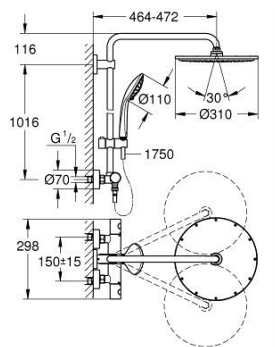

## 26 075 GN0 EUPHORIA SYSTEM 310 SHOWER SYSTEM WITH SAFETY MIXER FOR WALL MOUNTING

### PRODUCT DESCRIPTION

- Colour: brushed cool sunrise
- horizontal swivable 450 mm shower arm
- exposed Safety Mixer with Aquadimmer function
- allows change between:
  - Rainshower Cosmopolitan 310 metal head shower
  - spray pattern: Rain
  - maximum flow rate (at 3 bar): 13.5 l/min
- with ball joint
- rotation angle  $\pm 15^\circ$
- hand shower Euphoria 110 Massage
  - spray patterns: Rain, Massage, SmartRain
  - maximum flow rate (at 3 bar): 11.5 l/min
  - adjustable in height with gliding element
- shower hose Silverflex 1750 mm 1/2" x 1/2" (28 388)
  - maximum flow rate system (at 3 bar): 13.5 l/min
  - minimum flow rate 5 l/min.
- GROHE TurboStat - compact cartridge with wax thermoelement
- GROHE SafeStop - safety button at 38°C
- GROHE SafeStop Plus - optional temperature limiter at 43°C included
- GROHE MetalGrip ergonomically shaped metal handles
- GROHE DreamSpray - perfect spray pattern
- GROHE LongLife finish
- GROHE SprayDimmer - stepless flow rate adjustment
- Inner WaterGuide - inner insulation for surface protection
- GROHE SpeedClean - effortless limescale removal
- TwistStop - to prevent hose from twisting
- suitable for instantaneous heaters from 18 kW/h
- optional upgrade: GROHE EasyReach tray (26 362)