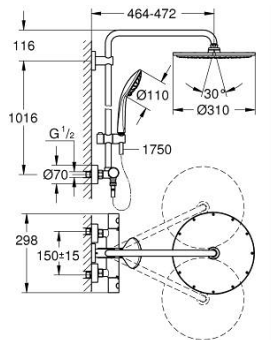

26 075 GL0 EUPHORIA SYSTEM 310 SHOWER SYSTEM WITH SAFETY MIXER FOR WALL MOUNTING

PRODUCT DESCRIPTION

- Colour: cool sunrise
- horizontal swivable 450 mm shower arm
- exposed Safety Mixer with Aquadimmer function
- allows change between:
 - Rainshower Cosmopolitan 310 metal head shower
 - spray pattern: Rain
 - maximum flow rate (at 3 bar): 13.5 l/min
 - with ball joint
 - rotation angle $\pm 15^\circ$
 - hand shower Euphoria 110 Massage
 - spray patterns: Rain, Massage, SmartRain
 - maximum flow rate (at 3 bar): 11.5 l/min
 - adjustable in height with gliding element
 - shower hose Silverflex 1750 mm 1/2" x 1/2" (28 388)
 - maximum flow rate system (at 3 bar): 13.5 l/min
 - minimum flow rate 5 l/min.
 - GROHE TurboStat - compact cartridge with wax thermoelement
 - GROHE SafeStop - safety button at 38°C
 - GROHE SafeStop Plus - optional temperature limiter at 43°C included
 - GROHE MetalGrip ergonomically shaped metal handles
 - GROHE DreamSpray - perfect spray pattern
 - GROHE LongLife finish
 - GROHE SprayDimmer - stepless flow rate adjustment
 - Inner WaterGuide - inner insulation for surface protection
 - GROHE SpeedClean - effortless limescale removal
 - TwistStop - to prevent hose from twisting
 - suitable for instantaneous heaters from 18 kW/h
 - optional upgrade: GROHE EasyReach tray (26 362)