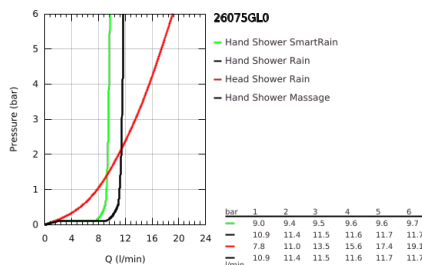

26 075 GL0 EUPHORIA SYSTEM 310 SHOWER SYSTEM WITH SAFETY MIXER FOR WALL MOUNTING

PRODUCT DESCRIPTION

- Colour: cool sunrise
- horizontal swivable 450 mm shower arm
- exposed Safety Mixer with Aquadimmer function
- allows change between:
 - Rainshower Cosmopolitan 310 metal head shower
 - spray pattern: Rain
 - maximum flow rate (at 3 bar): 13.5 l/min
 - with ball joint
 - rotation angle $\pm 15^\circ$
 - hand shower Euphoria 110 Massage
 - spray patterns: Rain, Massage, SmartRain
 - maximum flow rate (at 3 bar): 11.5 l/min
 - adjustable in height with gliding element
 - shower hose Silverflex 1750 mm 1/2" x 1/2" (28 388)
 - maximum flow rate system (at 3 bar): 13.5 l/min
 - minimum flow rate 5 l/min.
 - GROHE TurboStat - compact cartridge with wax thermoelement
 - GROHE SafeStop - safety button at 38°C
 - GROHE SafeStop Plus - optional temperature limiter at 43°C included
 - GROHE MetalGrip ergonomically shaped metal handles
 - GROHE DreamSpray - perfect spray pattern
 - GROHE LongLife finish
 - GROHE SprayDimmer - stepless flow rate adjustment
 - Inner WaterGuide - inner insulation for surface protection
 - GROHE SpeedClean - effortless limescale removal
 - TwistStop - to prevent hose from twisting
 - suitable for instantaneous heaters from 18 kW/h
 - optional upgrade: GROHE EasyReach tray (26 362)