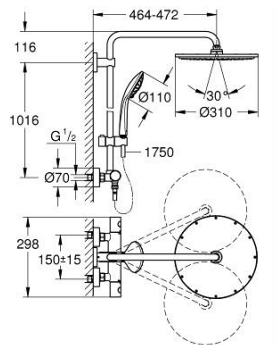

26 075 DL0 EUPHORIA SYSTEM 310 SHOWER SYSTEM WITH SAFETY MIXER FOR WALL MOUNTING

PRODUCT DESCRIPTION

- Colour: brushed warm sunset
- horizontal swivable 450 mm shower arm
- exposed Safety Mixer with Aquadimmer function
- allows change between:
 - Rainshower Cosmopolitan 310 metal head shower
 - spray pattern: Rain
 - maximum flow rate (at 3 bar): 13.5 l/min
- with ball joint
- rotation angle $\pm 15^\circ$
- hand shower Euphoria 110 Massage
 - spray patterns: Rain, Massage, SmartRain
 - maximum flow rate (at 3 bar): 11.5 l/min
 - adjustable in height with gliding element
- shower hose Silverflex 1750 mm 1/2" x 1/2" (28 388)
 - maximum flow rate system (at 3 bar): 13.5 l/min
 - minimum flow rate 5 l/min.
- GROHE TurboStat - compact cartridge with wax thermoelement
- GROHE SafeStop - safety button at 38°C
- GROHE SafeStop Plus - optional temperature limiter at 43°C included
- GROHE MetalGrip ergonomically shaped metal handles
- GROHE DreamSpray - perfect spray pattern
- GROHE LongLife finish
- GROHE SprayDimmer - stepless flow rate adjustment
- Inner WaterGuide - inner insulation for surface protection
- GROHE SpeedClean - effortless limescale removal
- TwistStop - to prevent hose from twisting
- suitable for instantaneous heaters from 18 kW/h
- optional upgrade: GROHE EasyReach tray (26 362)