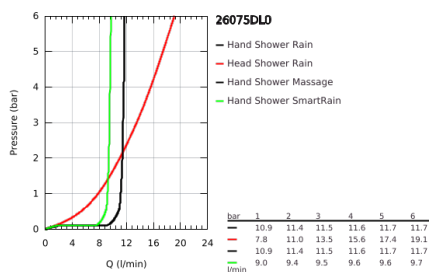

26 075 DL0 EUPHORIA SYSTEM 310 SHOWER SYSTEM WITH SAFETY MIXER FOR WALL MOUNTING

PRODUCT DESCRIPTION

- Colour: brushed warm sunset
- horizontal swivable 450 mm shower arm
- exposed Safety Mixer with Aquadimmer function
- allows change between:
 - Rainshower Cosmopolitan 310 metal head shower
 - spray pattern: Rain
 - maximum flow rate (at 3 bar): 13.5 l/min
- with ball joint
- rotation angle $\pm 15^\circ$
- hand shower Euphoria 110 Massage
 - spray patterns: Rain, Massage, SmartRain
 - maximum flow rate (at 3 bar): 11.5 l/min
 - adjustable in height with gliding element
- shower hose Silverflex 1750 mm 1/2" x 1/2" (28 388)
 - maximum flow rate system (at 3 bar): 13.5 l/min
 - minimum flow rate 5 l/min.
- GROHE TurboStat - compact cartridge with wax thermoelement
- GROHE SafeStop - safety button at 38°C
- GROHE SafeStop Plus - optional temperature limiter at 43°C included
- GROHE MetalGrip ergonomically shaped metal handles
- GROHE DreamSpray - perfect spray pattern
- GROHE LongLife finish
- GROHE SprayDimmer - stepless flow rate adjustment
- Inner WaterGuide - inner insulation for surface protection
- GROHE SpeedClean - effortless limescale removal
- TwistStop - to prevent hose from twisting
- suitable for instantaneous heaters from 18 kW/h
- optional upgrade: GROHE EasyReach tray (26 362)