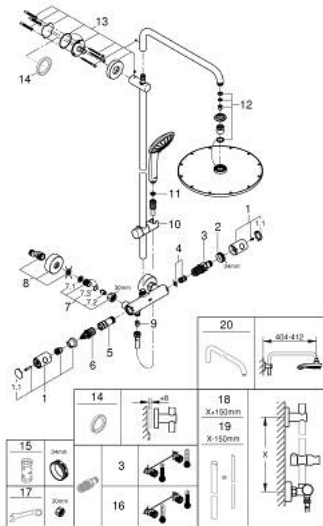

26 075 DC0 EUPHORIA SYSTEM 310 SHOWER SYSTEM WITH SAFETY MIXER FOR WALL MOUNTING

SPARE PARTS, July 2017 – now

1. 1: Metal handle 1/2" (Spare part-nr. 47984DC0)
   - 1.1: Cover cap (Spare part-nr. 64585DCM)
   - 2: Fitting ring (Spare part-nr. 47743000)
   - 3: Thermostatic compact cartridge 1/2" (Spare part-nr. 47439000)
   - 4: Buffer (Spare part-nr. 47398000)
   - 5: Water flow (Spare part-nr. 47751000)
   - 6: Aquadimmer (Spare part-nr. 12433000)
   - 7: Non-return valve (Spare part-nr. 47189DC0)
   - 7.1: Dirt strainer (Spare part-nr. 0726400M)
   - 7.2: Non-return valve (Spare part-nr. 08565000)
   - 7.3: O-ring $\varnothing 17 \times \varnothing 2$ (Spare part-nr. 0305500M)
   - 8: S-union (Spare part-nr. 12662DC0)
   - 9: Non-return valve (Spare part-nr. 08565000)
   - 10: Glider (Spare part-nr. 12140DC0)
   - 11: Dirt strainer (Spare part-nr. 0700200M)
   - 12: Inlet valve assembly (Spare part-nr. 45933000)
   - 13: Shower bar holder (Spare part-nr. 48279DC0)
   - 15: Socket Spanner (Spare part-nr. 19332000)*
   - 16: GROHE TurboStat cartridge 1/2" (Spare part-nr. 47175000)*
   - 17: Special spanner (Spare part-nr. 19377000)*
2. Optional accessories