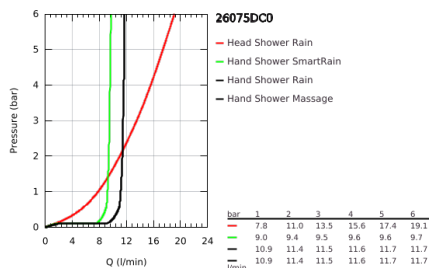

26 075 DC0 EUPHORIA SYSTEM 310 SHOWER SYSTEM WITH SAFETY MIXER FOR WALL MOUNTING

PRODUCT DESCRIPTION

- Colour: supersteel
- horizontal swivable 450 mm shower arm
- exposed Safety Mixer with Aquadimmer function
- allows change between:
 - Rainshower Cosmopolitan 310 metal head shower
 - spray pattern: Rain
 - maximum flow rate (at 3 bar): 13.5 l/min
 - with ball joint
 - rotation angle $\pm 15^\circ$
 - hand shower Euphoria 110 Massage
 - spray patterns: Rain, Massage, SmartRain
 - maximum flow rate (at 3 bar): 11.5 l/min
 - adjustable in height with gliding element
 - shower hose Silverflex 1750 mm 1/2" x 1/2" (28 388)
 - maximum flow rate system (at 3 bar): 13.5 l/min
 - minimum flow rate 5 l/min.
- GROHE TurboStat - compact cartridge with wax thermoelement
- GROHE SafeStop - safety button at 38°C
- GROHE SafeStop Plus - optional temperature limiter at 43°C included
- GROHE MetalGrip ergonomically shaped metal handles
- GROHE DreamSpray - perfect spray pattern
- GROHE LongLife finish
- GROHE SprayDimmer - stepless flow rate adjustment
- Inner WaterGuide - inner insulation for surface protection
- GROHE SpeedClean - effortless limescale removal
- TwistStop - to prevent hose from twisting
- suitable for instantaneous heaters from 18 kW/h
- optional upgrade: GROHE EasyReach tray (26 362)