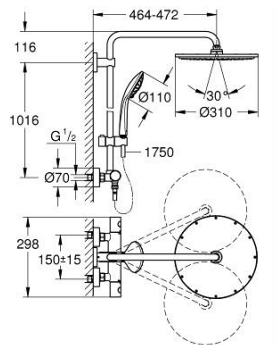

26 075 DC0 EUPHORIA SYSTEM 310 SHOWER SYSTEM WITH SAFETY MIXER FOR WALL MOUNTING

PRODUCT DESCRIPTION

- Colour: supersteel
- horizontal swivable 450 mm shower arm
- exposed Safety Mixer with Aquadimmer function
- allows change between:
 - Rainshower Cosmopolitan 310 metal head shower
 - spray pattern: Rain
 - maximum flow rate (at 3 bar): 13.5 l/min
 - with ball joint
 - rotation angle $\pm 15^\circ$
 - hand shower Euphoria 110 Massage
 - spray patterns: Rain, Massage, SmartRain
 - maximum flow rate (at 3 bar): 11.5 l/min
 - adjustable in height with gliding element
 - shower hose Silverflex 1750 mm 1/2" x 1/2" (28 388)
 - maximum flow rate system (at 3 bar): 13.5 l/min
 - minimum flow rate 5 l/min.
- GROHE TurboStat - compact cartridge with wax thermoelement
- GROHE SafeStop - safety button at 38°C
- GROHE SafeStop Plus - optional temperature limiter at 43°C included
- GROHE MetalGrip ergonomically shaped metal handles
- GROHE DreamSpray - perfect spray pattern
- GROHE LongLife finish
- GROHE SprayDimmer - stepless flow rate adjustment
- Inner WaterGuide - inner insulation for surface protection
- GROHE SpeedClean - effortless limescale removal
- TwistStop - to prevent hose from twisting
- suitable for instantaneous heaters from 18 kW/h
- optional upgrade: GROHE EasyReach tray (26 362)